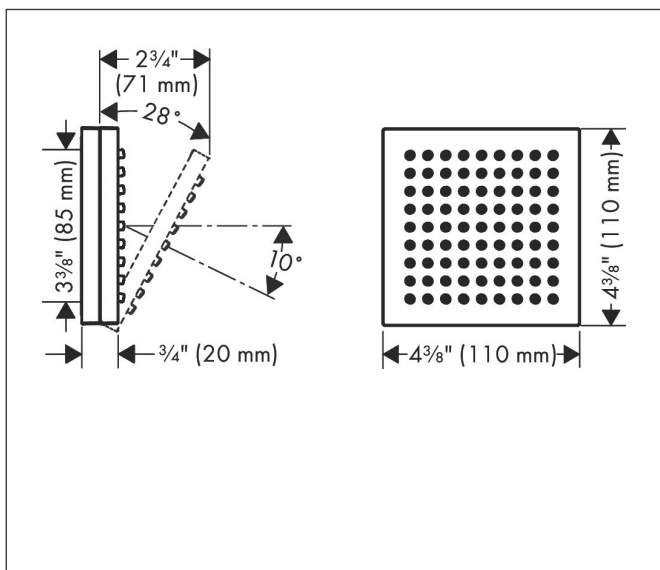

Brand AXOR
 Art. Name **AXOR ShowerComposition** Body Spray/Shoulder Shower with Powder Rain,
 1.75 GPM
 Art. Nr. 12598821
 Product Finish brushed nickel
 Pos. 50

Product Picture

Features

- Shower head size: 4.33" x 4.33"
- Flow: 1.75 GPM (6.6 L/Min)
- Material: Metal
- Connection type: basic set

Drawing

Technology

Spray Types