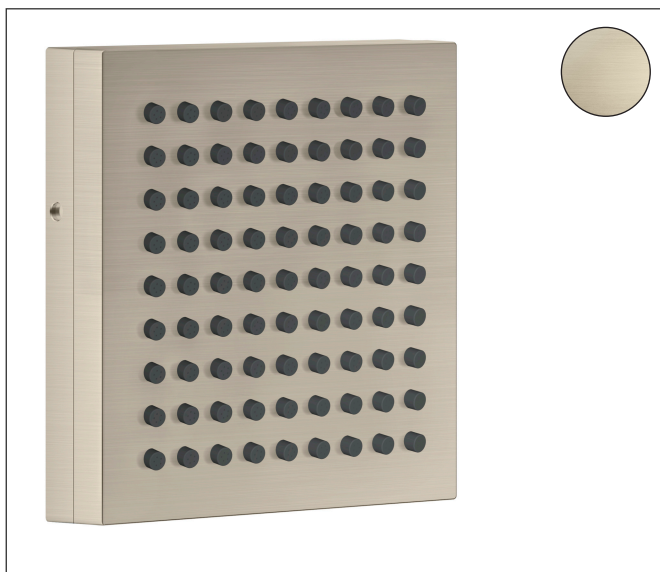

Brand AXOR
 Art. Name **AXOR ShowerComposition** Body Spray/Shoulder Shower with Powder Rain,
 1.75 GPM
 Art. Nr. 12598821
 Product Finish brushed nickel
 Pos. 50

Product Picture

Features

- Shower head size: 4.33" x 4.33"
- Flow: 1.75 GPM (6.6 L/Min)
- Material: Metal
- Connection type: basic set

Drawing

Technology

Spray Types