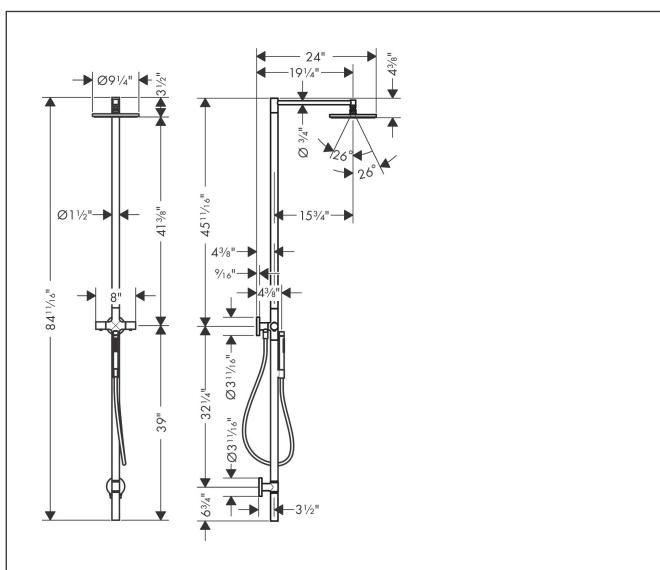

Brand AXOR
 Art. Name **AXOR Starck** Showerpipe 240 1-Jet, 2.5 GPM
 Art. Nr. 12672801
 Surface Stainless Steel Optic
 Pos. 1

Product Picture

Features

- Consists of: shower column, overhead shower, Baton handshower, shower thermostat, shower hose
- Spray type overhead shower: PowderRain
- Maximum flow rate (at 3 bar): 9.5 l/min
- Spray type handshower: Rain, MonoRain
- Outlets controlled via turning handle
- Shut-off / diverter valve
- Installation: wall-mounted
- Non-return valve
- Designed to run 2 outlets

Drawing

Technology

Spray Types