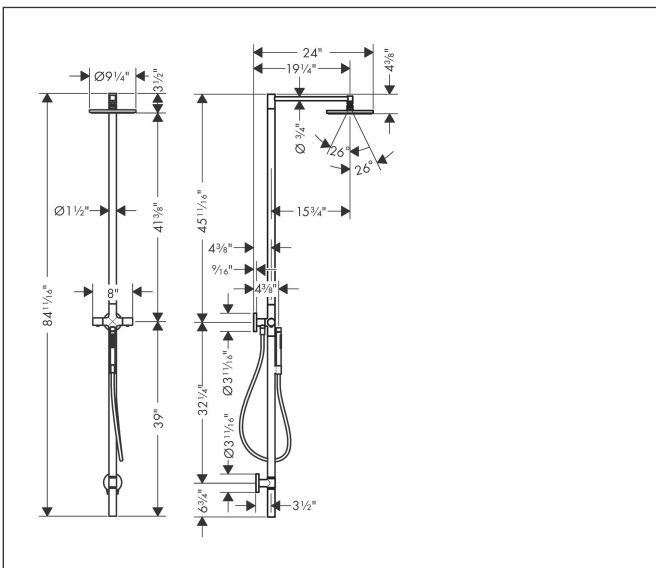

Brand AXOR
 Art. Name **AXOR Starck** Showerpipe 240 1-Jet, 1.75 GPM
 Art. Nr. 12673001
 Surface Chrome
 Pos. 1

Product Picture

Drawing

Features

- Consists of: shower column, overhead shower, Baton handshower, shower thermostat, shower hose
- Spray type overhead shower: PowderRain
- Maximum flow rate (at 3 bar): 6.6 l/min
- Spray type handshower: Rain, MonoRain
- Outlets controlled via turning handle
- Shut-off / diverter valve
- Installation: wall-mounted
- Non-return valve
- Designed to run 2 outlets