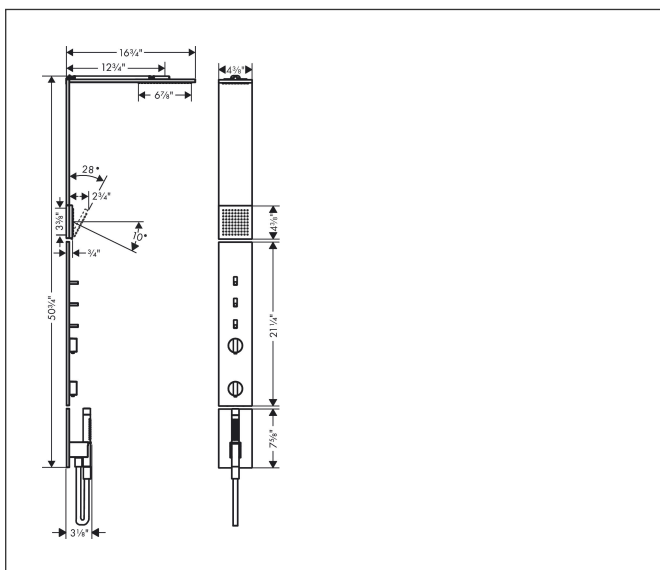

Brand AXOR
 Art. Name **AXOR ShowerComposition** Shower Column Set, 1.75 GPM
 Art. Nr. 12785251
 Product Finish brushed gold optic
 Pos. 53

Product Picture

Features

- Consists of: Showerhead, thermostatic shower mixer, shower hose, shower holder, hand shower
- Flow rate of shoulder shower at 3 bar: 1.75 GPM (6.6 L/Min)
- Flow rate of hand shower at 3 bar: 1.75 GPM (6.6 L/Min)
- Flow: 1.75 GPM (6.6 L/Min)
- Use of outlets: Outlets may be operated simultaneously

Drawing

Technology

Spray Types