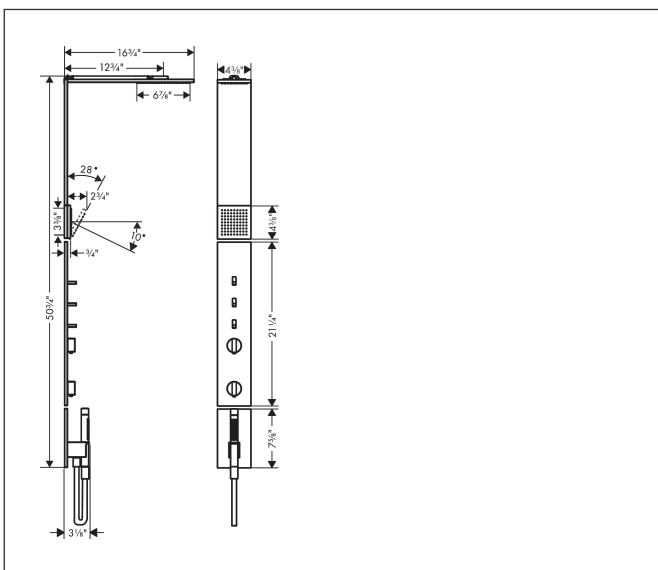

Brand AXOR  
 Art. Name **AXOR ShowerComposition** Shower Column Set, 1.75 GPM  
 Art. Nr. 12785341  
 Product Finish brushed black chrome  
 Pos. 54

## Drawing

## Features

- Consists of: Showerhead, thermostatic shower mixer, shower hose, shower holder, hand shower
- Flow rate of shoulder shower at 3 bar: 1.75 GPM (6.6 L/Min)
- Flow rate of hand shower at 3 bar: 1.75 GPM (6.6 L/Min)
- Flow: 1.75 GPM (6.6 L/Min)
- Use of outlets: Outlets may be operated simultaneously