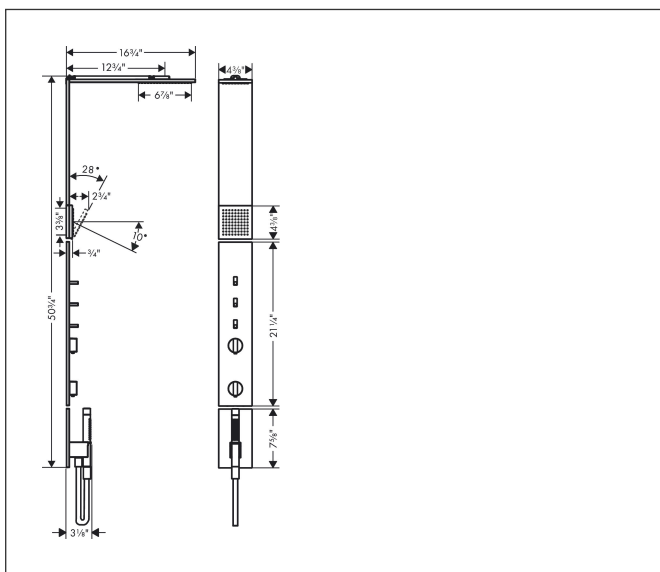

Brand AXOR
 Art. Name **AXOR ShowerComposition** Shower Column Set, 1.75 GPM
 Art. Nr. 12785671
 Product Finish Matte Black
 Pos. 55

Product Picture

Drawing

Features

- Consists of: Showerhead, thermostatic shower mixer, shower hose, shower holder, hand shower
- Flow rate of shoulder shower at 3 bar: 1.75 GPM (6.6 L/Min)
- Flow rate of hand shower at 3 bar: 1.75 GPM (6.6 L/Min)
- Flow: 1.75 GPM (6.6 L/Min)
- Use of outlets: Outlets may be operated simultaneously