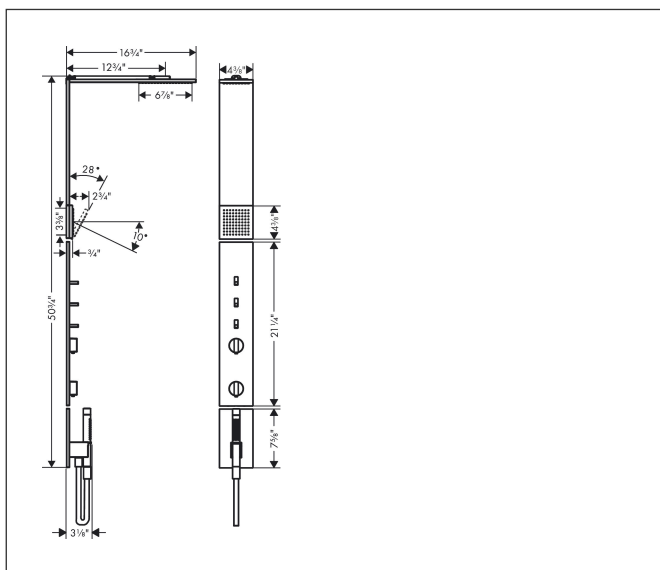

Brand AXOR
 Art. Name **AXOR ShowerComposition** Shower Column Set, 1.75 GPM
 Art. Nr. 12785821
 Product Finish brushed nickel
 Pos. 56

Product Picture

Drawing

Features

- Consists of: Showerhead, thermostatic shower mixer, shower hose, shower holder, hand shower
- Flow rate of shoulder shower at 3 bar: 1.75 GPM (6.6 L/Min)
- Flow rate of hand shower at 3 bar: 1.75 GPM (6.6 L/Min)
- Flow: 1.75 GPM (6.6 L/Min)
- Use of outlets: Outlets may be operated simultaneously