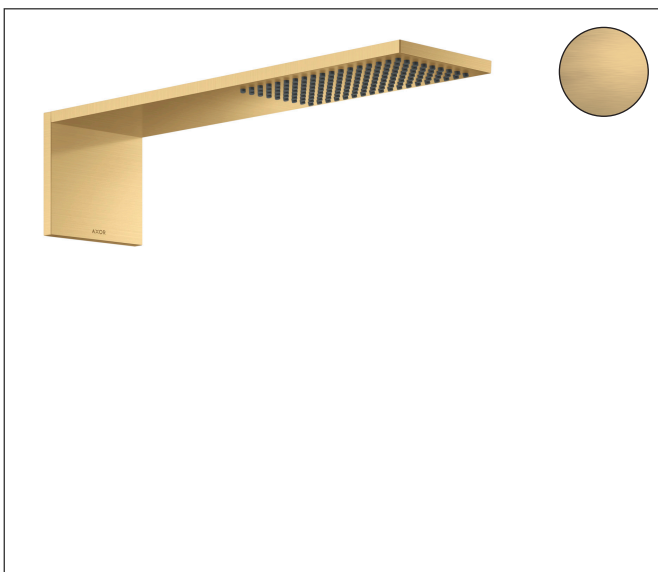

Brand AXOR
 Art. Name **AXOR ShowerComposition** 1-Jet Showerhead Module, 1.75 GPM
 Art. Nr. 12791251
 Product Finish brushed gold optic
 Pos. 58

Product Picture

Features

- Shower head size: 4 3/8 x 8 5/8"
- Spray modes: PowderRain
- Flow: 1.75 GPM (6.6 L/Min)
- Connection type: basic set

Drawing

Technology

Spray Types