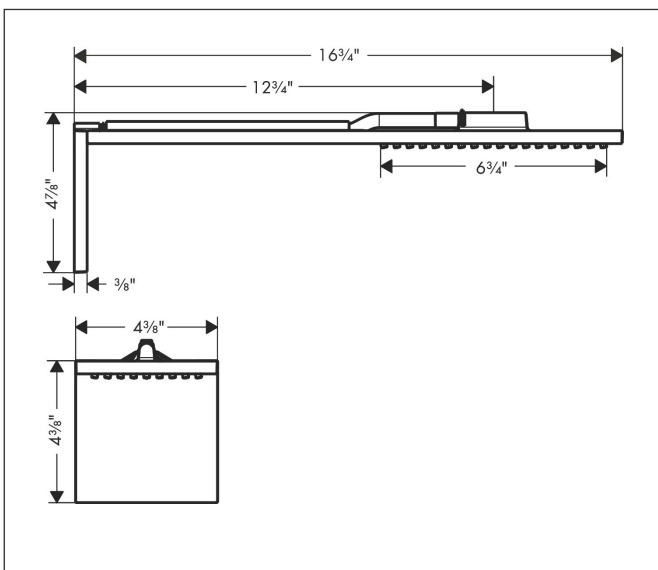

Brand AXOR
 Art. Name **AXOR ShowerComposition** 1-Jet Showerhead Module, 1.75 GPM
 Art. Nr. 12791251
 Product Finish brushed gold optic
 Pos. 58

Product Picture

Features

- Shower head size: 4 3/8 x 8 5/8"
- Spray modes: PowderRain
- Flow: 1.75 GPM (6.6 L/Min)
- Connection type: basic set

Drawing

Technology

Spray Types