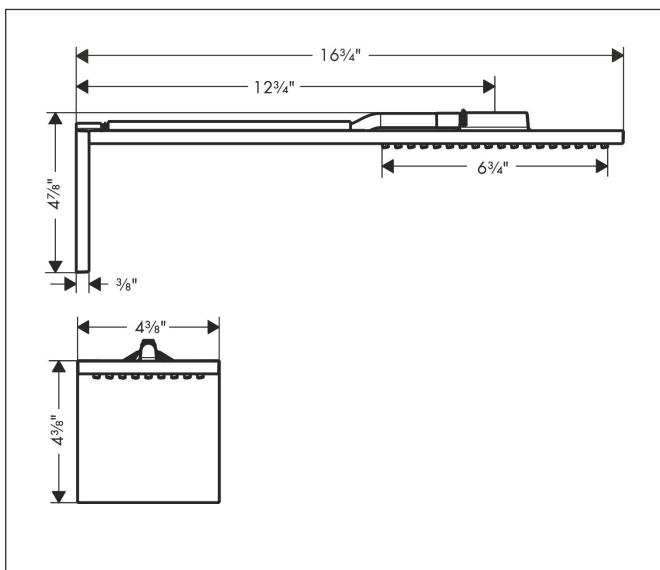

Brand AXOR
 Art. Name **AXOR ShowerComposition** 1-Jet Showerhead Module, 1.75 GPM
 Art. Nr. 12791341
 Product Finish brushed black chrome
 Pos. 59

Product Picture

Features

- Shower head size: 4 3/8 x 8 5/8"
- Spray modes: PowderRain
- Flow: 1.75 GPM (6.6 L/Min)
- Connection type: basic set

Drawing

Technology

Spray Types