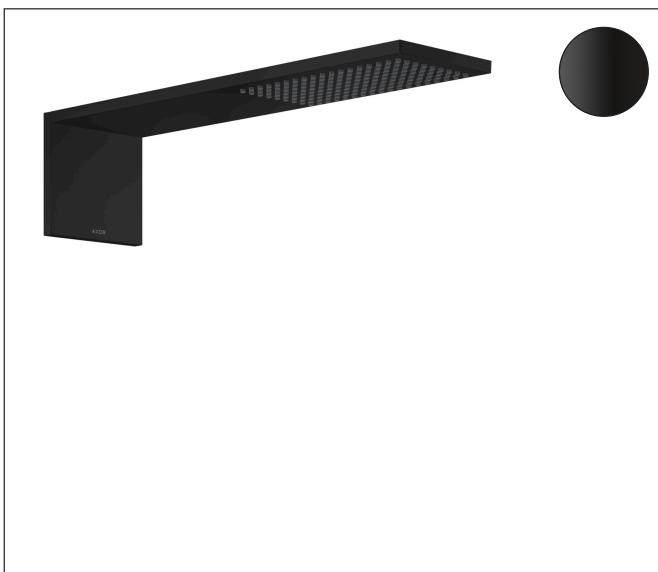

Brand AXOR
 Art. Name **AXOR ShowerComposition** 1-Jet Showerhead Module, 1.75 GPM
 Art. Nr. 12791671
 Product Finish Matte Black
 Pos. 60

Product Picture

Features

- Shower head size: 4 3/8 x 8 5/8"
- Spray modes: PowderRain
- Flow: 1.75 GPM (6.6 L/Min)
- Connection type: basic set