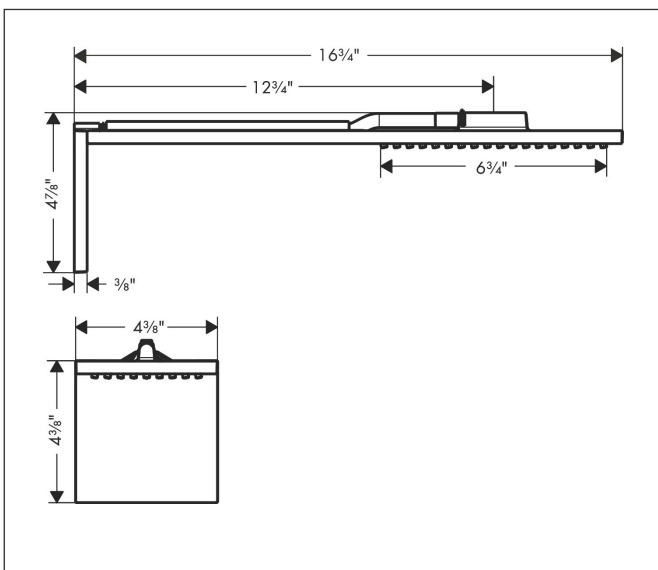

Brand AXOR
 Art. Name **AXOR ShowerComposition** 1-Jet Showerhead Module, 1.75 GPM
 Art. Nr. 12791671
 Product Finish Matte Black
 Pos. 60

Product Picture

Features

- Shower head size: 4 3/8 x 8 5/8"
- Spray modes: PowderRain
- Flow: 1.75 GPM (6.6 L/Min)
- Connection type: basic set

Drawing

Technology

Spray Types