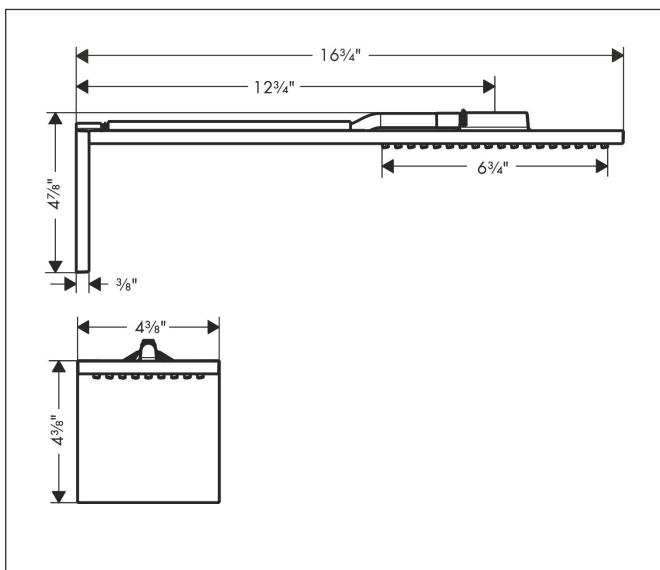

Brand AXOR
 Art. Name **AXOR ShowerComposition** 1-Jet Showerhead Module, 1.75 GPM
 Art. Nr. 12791821
 Product Finish brushed nickel
 Pos. 61

Product Picture

Features

- Shower head size: 4 3/8 x 8 5/8"
- Spray modes: PowderRain
- Flow: 1.75 GPM (6.6 L/Min)
- Connection type: basic set

Drawing

Technology

Spray Types