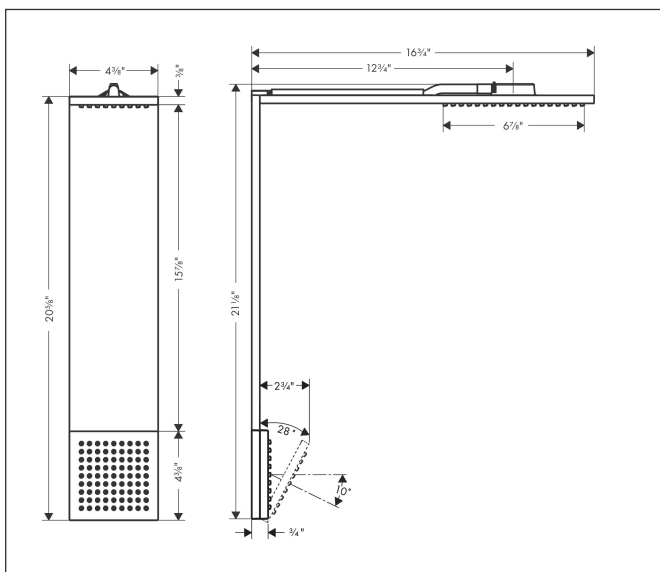

Brand AXOR
 Art. Name **AXOR ShowerComposition** 1-Jet Shower Module and Shoulder Shower, 1.75 GPM
 Art. Nr. 12793251
 Product Finish brushed gold optic
 Pos. 63

Product Picture

Features

- Shower head size: 4 3/8 x 8 5/8"
- Spray type overhead shower: PowderRain
- Flow: 1.75 GPM (6.6 L/Min)

Drawing

Technology

Spray Types