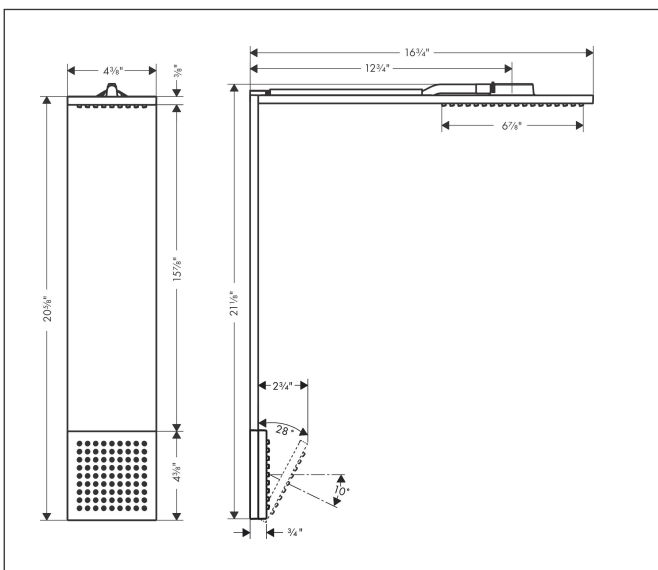

Brand AXOR
 Art. Name **AXOR ShowerComposition** 1-Jet Shower Module and Shoulder Shower, 1.75 GPM
 Art. Nr. 12793341
 Product Finish brushed black chrome
 Pos. 64

Product Picture

Features

- Shower head size: 4 3/8 x 8 5/8"
- Spray type overhead shower: PowderRain
- Flow: 1.75 GPM (6.6 L/Min)

Drawing

Technology

Spray Types