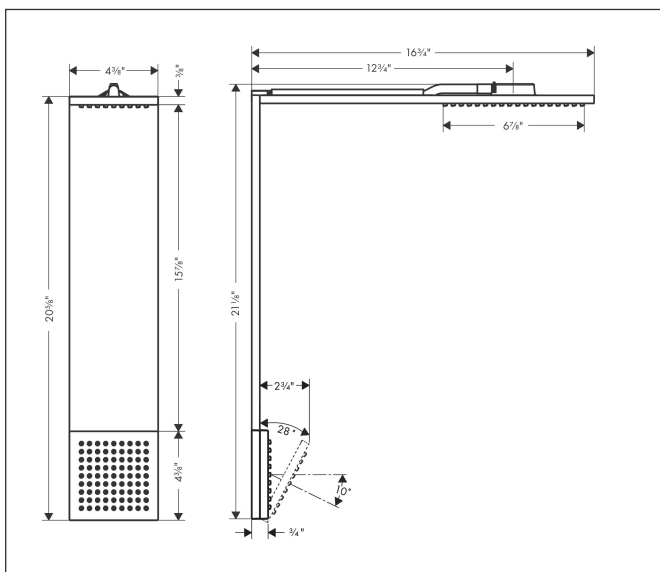

Drawing

Technology

Spray Types