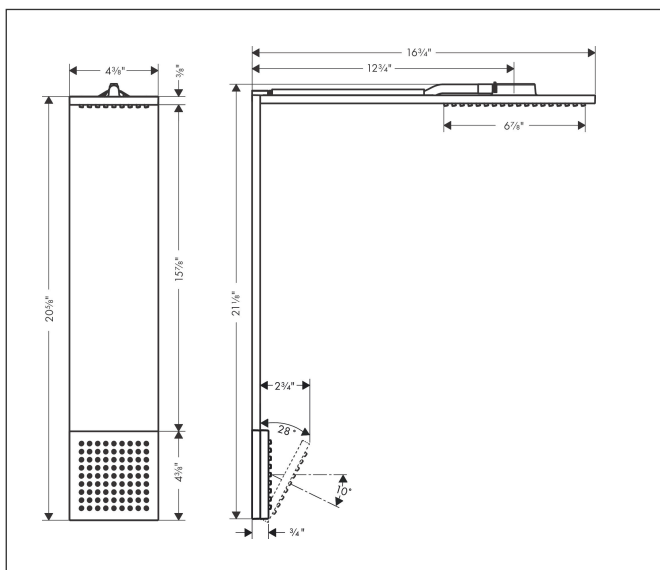

Brand	AXOR
Art. Name	AXOR ShowerComposition 1-Jet Shower Module and Shoulder Shower, 1.75 GPM
Art. Nr.	12793821
Product Finish	brushed nickel
Pos.	66

Product Picture

Features

- Shower head size: 4 3/8 x 8 5/8"
- Spray type overhead shower: PowderRain
- Flow: 1.75 GPM (6.6 L/Min)

Drawing

Technology

Spray Types