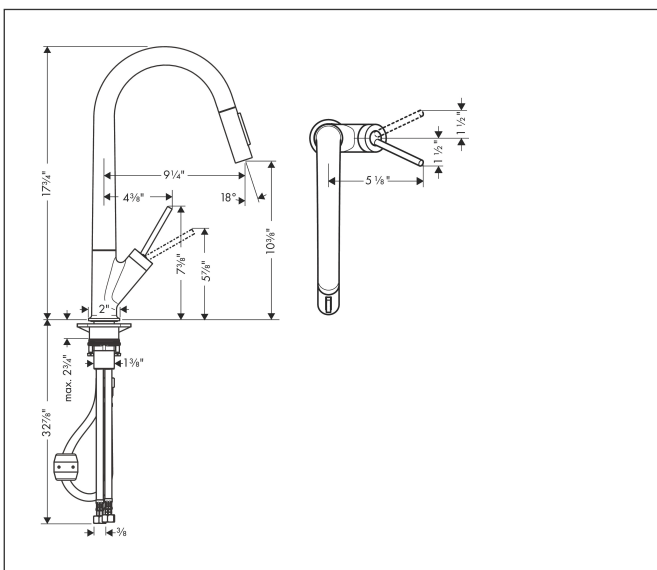

Drawing

Technology

Spray Types