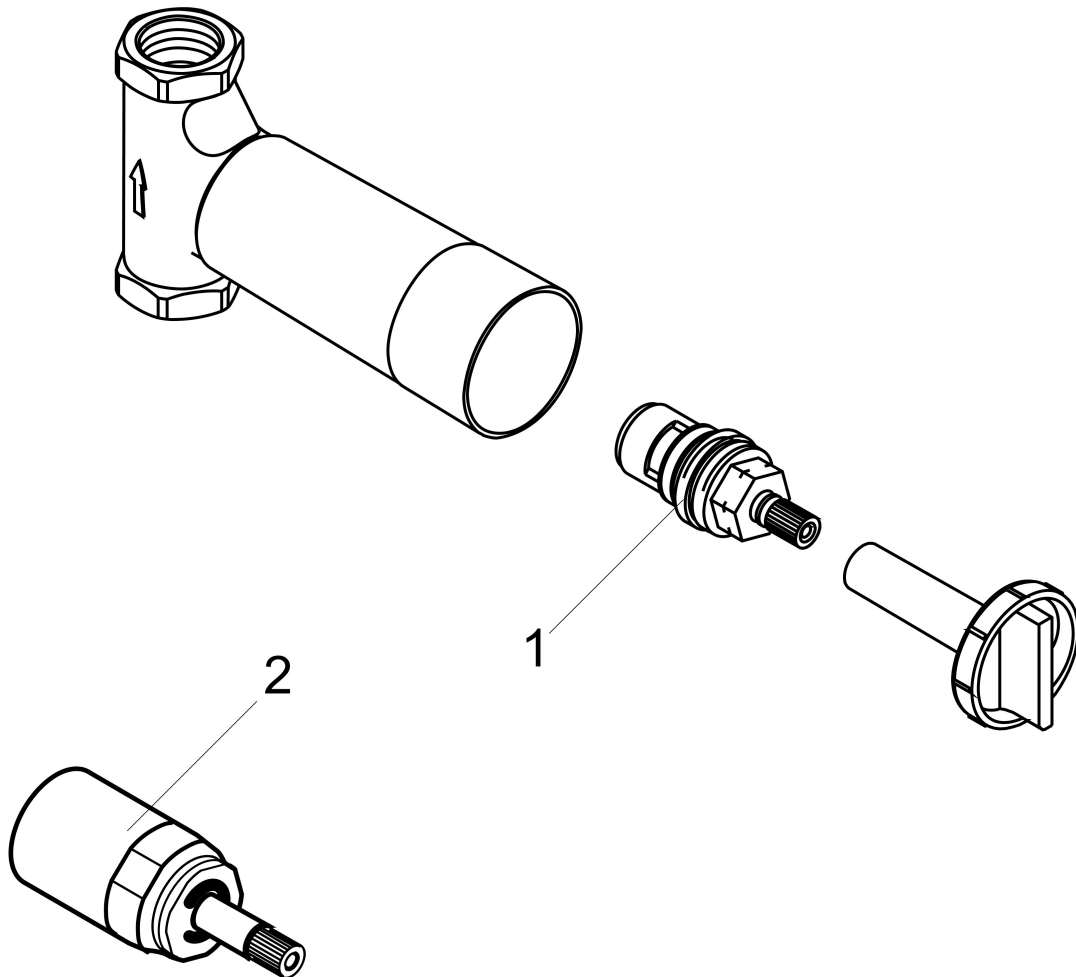

Brand hansgrohe
Art. Name Rough, Volume Control, 1/2"
Art. Nr. 15974181
Pos. 1

Product Picture

Drawing

Brand	hansgrohe
Art. Name	Rough, Volume Control, 1/2"
Art. Nr.	15974181
Pos.	1

Spare Parts Drawings for build year: >07/18

Brand hansgrohe
Art. Name Rough, Volume Control, 1/2"
Art. Nr. 15974181
Pos. 1

Spare parts list for build year: >07/18

Pos.	Description	Article number
1	shut off unit right closing	94009000
2	extension 25 mm	96370000