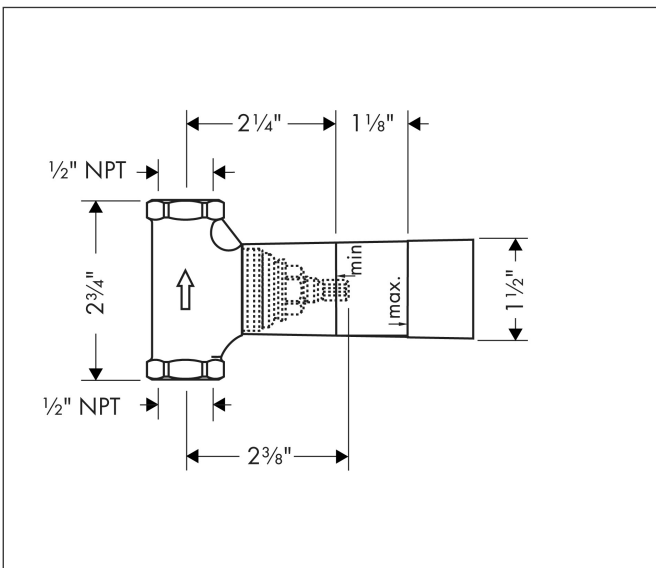

Brand hansgrohe
Art. Name Rough, Volume Control, 1/2"
Art. Nr. 15974181
Pos. 1

Product Picture

Drawing

Brand	hansgrohe
Art. Name	Rough, Volume Control, 1/2"
Art. Nr.	15974181
Pos.	1

Spare Parts Drawings for build year: >07/18

Brand hansgrohe
Art. Name Rough, Volume Control, 1/2"
Art. Nr. 15974181
Pos. 1

Spare parts list for build year: >07/18

Pos.	Description	Article number
1	shut off unit right closing	94009000
2	extension 25 mm	96370000