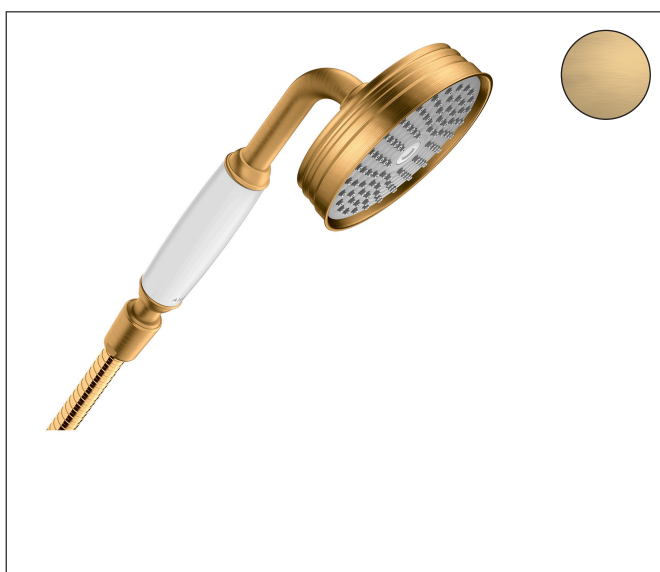

Brand AXOR
Art. Name **AXOR Montreux** Handshower 100 1-Jet, 2.5 GPM
Art. Nr. 16320251
Surface Brushed Gold Optic
Pos. 1

Product Picture

Features

- Spray pattern: RainAir
- 90 no-clog spray nozzles
- Maximum flow rate (at 3 bar): 9.5 l/min

Drawing

Technology

Spray Types