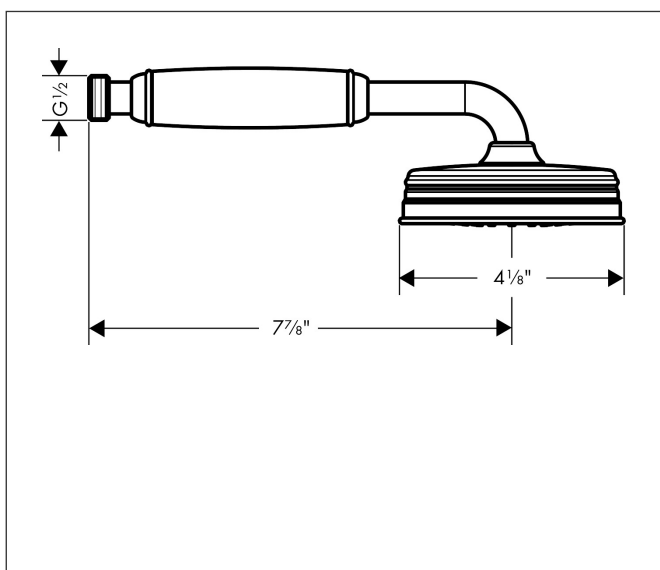

Brand AXOR
Art. Name **AXOR Montreux** Handshower 100 1-Jet, 2.5 GPM
Art. Nr. 16320251
Surface Brushed Gold Optic
Pos. 1

Product Picture

Features

- Spray pattern: RainAir
- 90 no-clog spray nozzles
- Maximum flow rate (at 3 bar): 9.5 l/min

Drawing

Technology

Spray Types