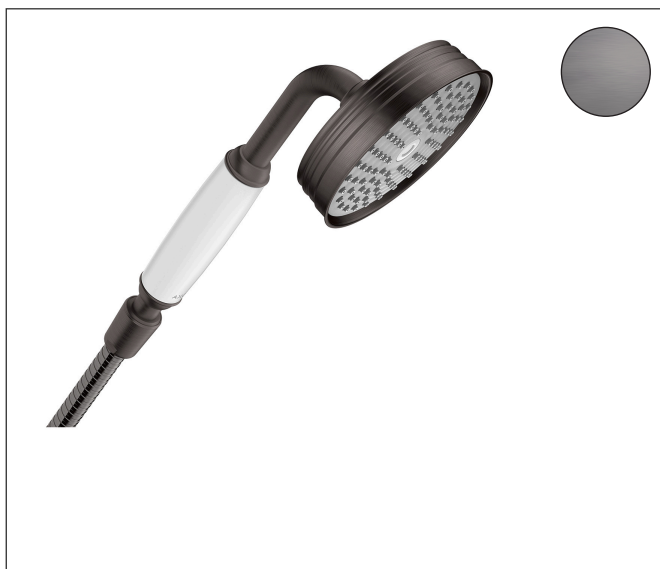

Brand AXOR  
Art. Name **AXOR Montreux** Handshower 100 1-Jet, 2.5 GPM  
Art. Nr. 16320341  
Surface Brushed Black Chrome  
Pos. 1

## Product Picture

## Features

- Spray pattern: RainAir
- 90 no-clog spray nozzles
- Maximum flow rate (at 3 bar): 9.5 l/min