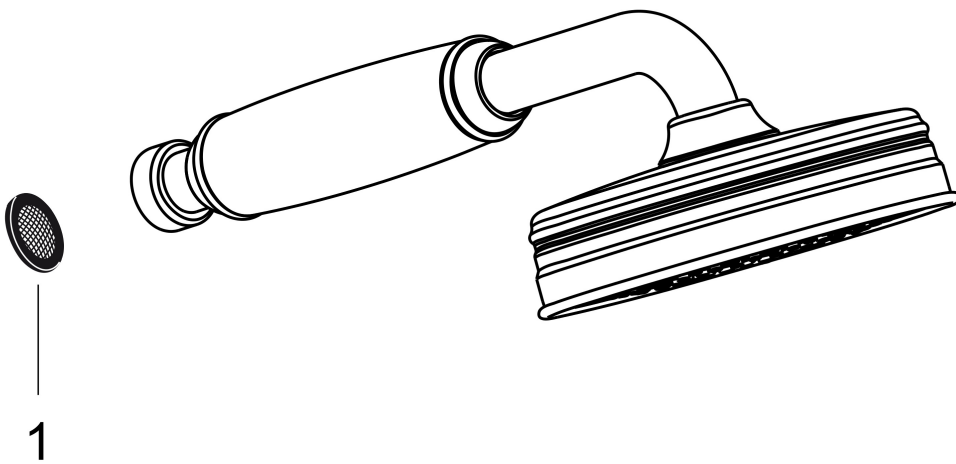

Brand AXOR
Art. Name **AXOR Montreux** Handshower 100 1-Jet, 2.5 GPM
Art. Nr. 16320821
Surface Brushed Nickel
Pos. 1

Product Picture

Features

- Spray pattern: RainAir
- 90 no-clog spray nozzles
- Maximum flow rate (at 3 bar): 9.5 l/min

Drawing

Technology

Spray Types

Brand AXOR
Art. Name **AXOR Montreux** Handshower 100 1-Jet, 2.5 GPM
Art. Nr. 16320821
Surface Brushed Nickel
Pos. 1

Spare Parts Drawings for build year: >06/06

Brand AXOR
Art. Name **AXOR Montreux** Handshower 100 1-Jet, 2.5 GPM
Art. Nr. 16320821
Surface Brushed Nickel
Pos. 1