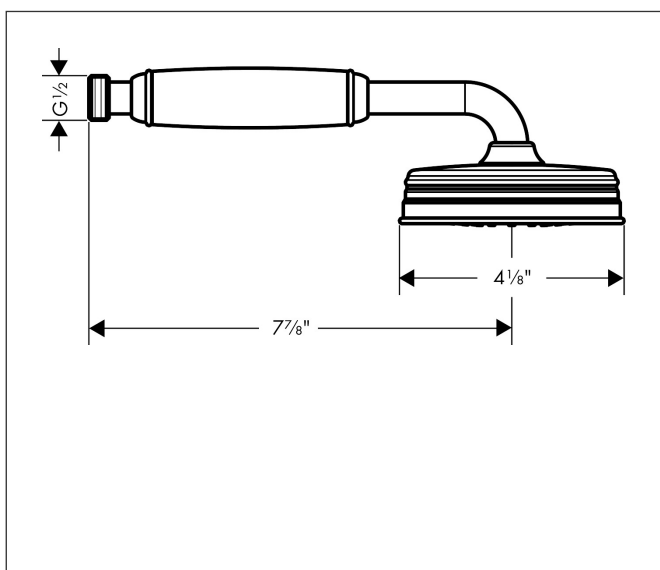

Brand AXOR
Art. Name **AXOR Montreux** Handshower 100 1-Jet, 2.5 GPM
Art. Nr. 16320821
Surface Brushed Nickel
Pos. 1

Product Picture

Features

- Spray pattern: RainAir
- 90 no-clog spray nozzles
- Maximum flow rate (at 3 bar): 9.5 l/min

Drawing

Technology

Spray Types

Brand AXOR
Art. Name **AXOR Montreux** Handshower 100 1-Jet, 2.5 GPM
Art. Nr. 16320821
Surface Brushed Nickel
Pos. 1

Spare Parts Drawings for build year: >06/06

Brand AXOR
Art. Name **AXOR Montreux** Handshower 100 1-Jet, 2.5 GPM
Art. Nr. 16320821
Surface Brushed Nickel
Pos. 1