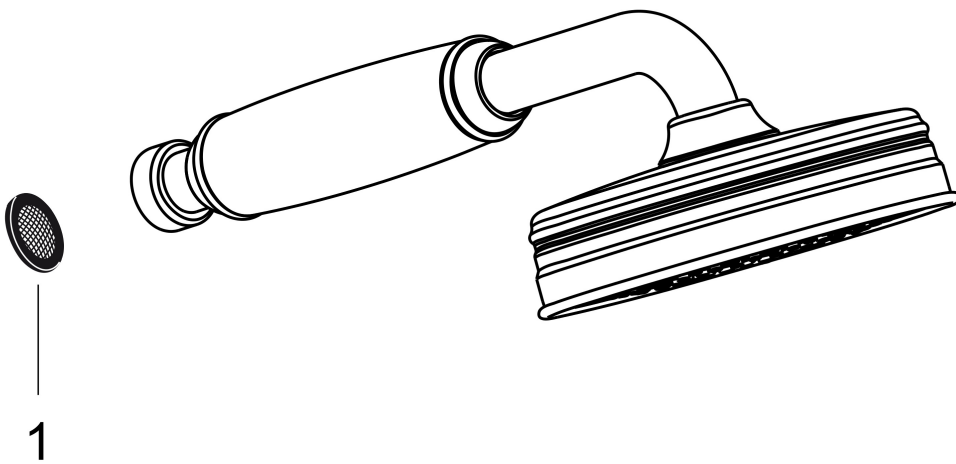

Brand AXOR
Art. Name **AXOR Montreux** Handshower 100 1-Jet, 2.5 GPM
Art. Nr. 16320831
Surface polished nickel
Pos. 1

Product Picture

Features

- Spray pattern: RainAir
- 90 no-clog spray nozzles
- Maximum flow rate (at 3 bar): 9.5 l/min

Drawing

Technology

Spray Types

Brand	AXOR
Art. Name	AXOR Montreux Handshower 100 1-Jet, 2.5 GPM
Art. Nr.	16320831
Surface	polished nickel
Pos.	1

Spare Parts Drawings for build year: >06/06

Brand AXOR
Art. Name **AXOR Montreux** Handshower 100 1-Jet, 2.5 GPM
Art. Nr. 16320831
Surface polished nickel
Pos. 1