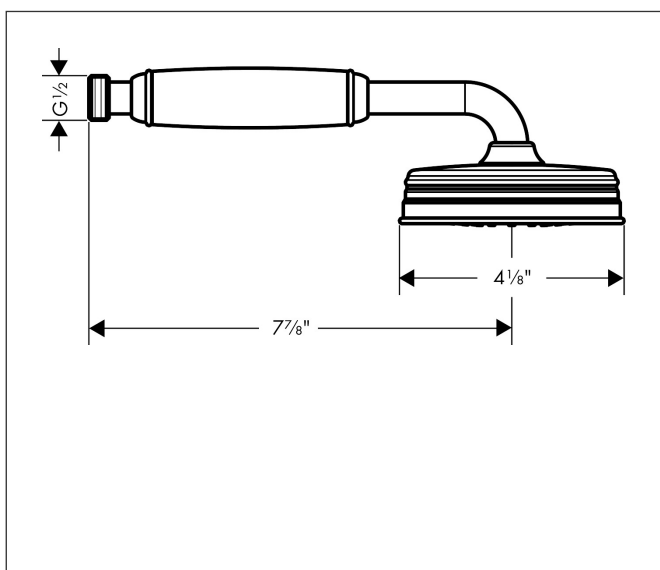

Brand AXOR
Art. Name **AXOR Montreux** Handshower 100 1-Jet, 2.5 GPM
Art. Nr. 16320831
Surface polished nickel
Pos. 1

Product Picture

Features

- Spray pattern: RainAir
- 90 no-clog spray nozzles
- Maximum flow rate (at 3 bar): 9.5 l/min

Drawing

Technology

Spray Types

Brand	AXOR
Art. Name	AXOR Montreux Handshower 100 1-Jet, 2.5 GPM
Art. Nr.	16320831
Surface	polished nickel
Pos.	1

Spare Parts Drawings for build year: >06/06

Brand AXOR
Art. Name **AXOR Montreux** Handshower 100 1-Jet, 2.5 GPM
Art. Nr. 16320831
Surface polished nickel
Pos. 1