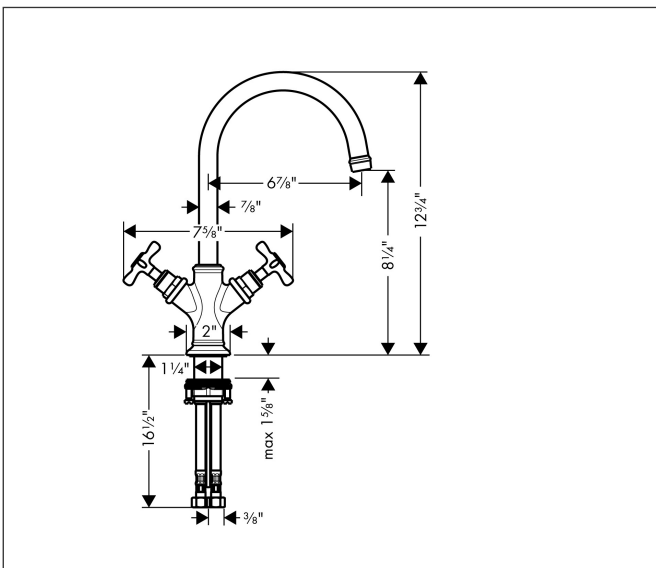

Drawing

Technology

Certificates/approvals