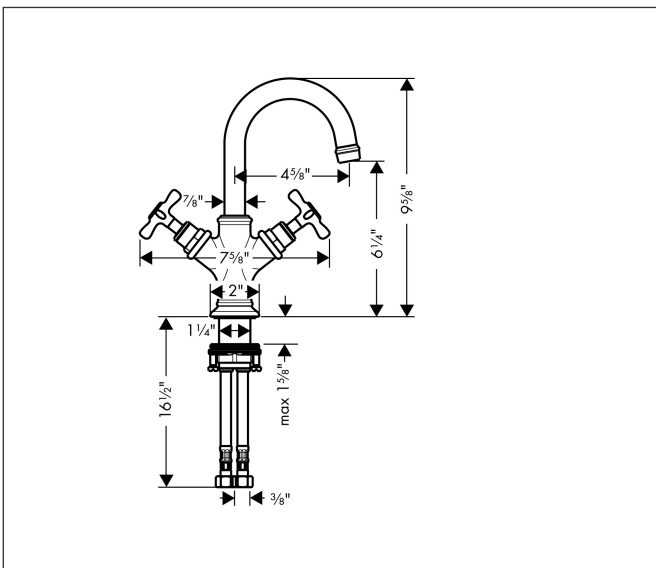

Brand AXOR
Art. Name **AXOR Montreux** 2-Handle Faucet 160 with Pop-Up Drain, 1.2 GPM
Art. Nr. 16505251
Surface Brushed Gold Optic
Pos. 1

Product Picture

Features

- Handle design: cross handle
- Swivel range 150°
- Spray pattern: Laminar spray
- Maximum flow rate (at 3 bar): 4.5 l/min
- Ceramic valves hot/cold 90°
- Pop-up drain G 1

Drawing

Technology