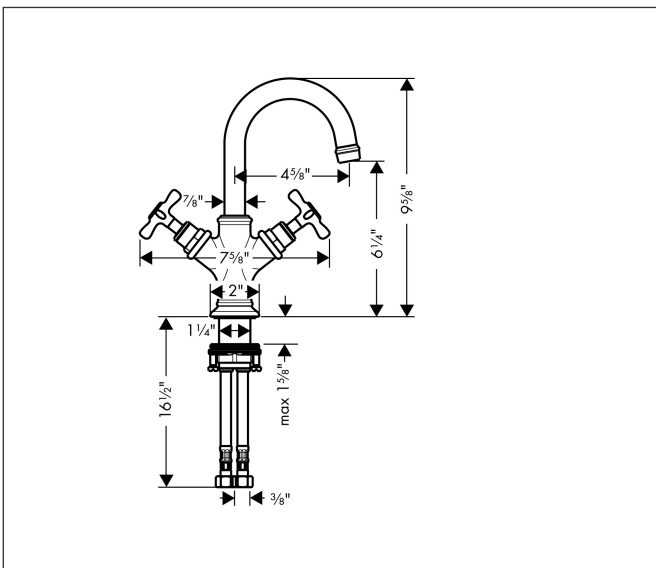

Brand AXOR
Art. Name **AXOR Montreux** 2-Handle Faucet 160 with Pop-Up Drain, 1.2 GPM
Art. Nr. 16505341
Surface Brushed Black Chrome
Pos. 1

Product Picture

Features

- Handle design: cross handle
- Swivel range 150°
- Spray pattern: Laminar spray
- Maximum flow rate (at 3 bar): 4.5 l/min
- Ceramic valves hot/cold 90°
- Pop-up drain G 1

Drawing

Technology