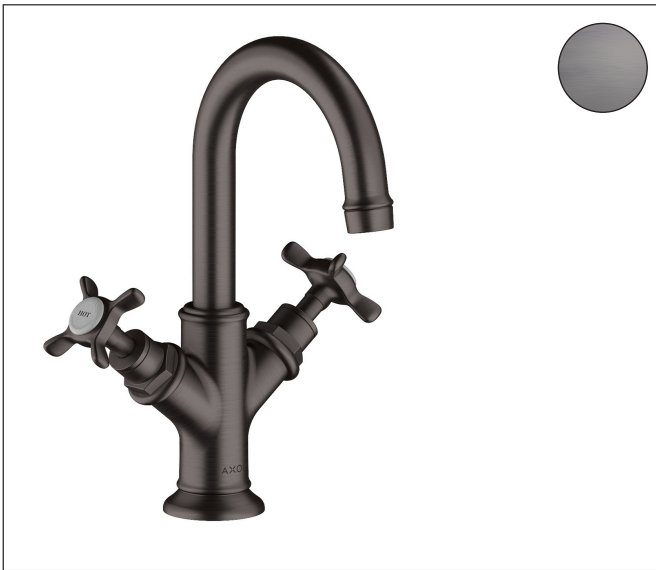

Brand AXOR
Art. Name **AXOR Montreux** 2-Handle Faucet 160 with Pop-Up Drain, 1.2 GPM
Art. Nr. 16505341
Surface Brushed Black Chrome
Pos. 1

Product Picture

Features

- Handle design: cross handle
- Swivel range 150°
- Spray pattern: Laminar spray
- Maximum flow rate (at 3 bar): 4.5 l/min
- Ceramic valves hot/cold 90°
- Pop-up drain G 1

Drawing

Technology