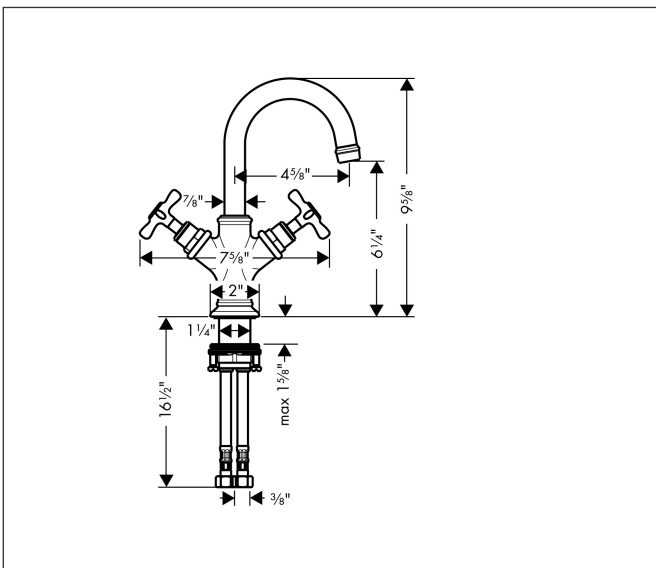

Brand	AXOR
Art. Name	AXOR Montreux 2-Handle Faucet 160 with Pop-Up Drain, 1.2 GPM
Art. Nr.	16505821
Surface	Brushed Nickel
Pos.	1

Product Picture

Features

- Handle design: cross handle
- Swivel range 150°
- Spray pattern: Laminar spray
- Maximum flow rate (at 3 bar): 4.5 l/min
- Ceramic valves hot/cold 90°
- Pop-up drain G 1

Drawing

Technology