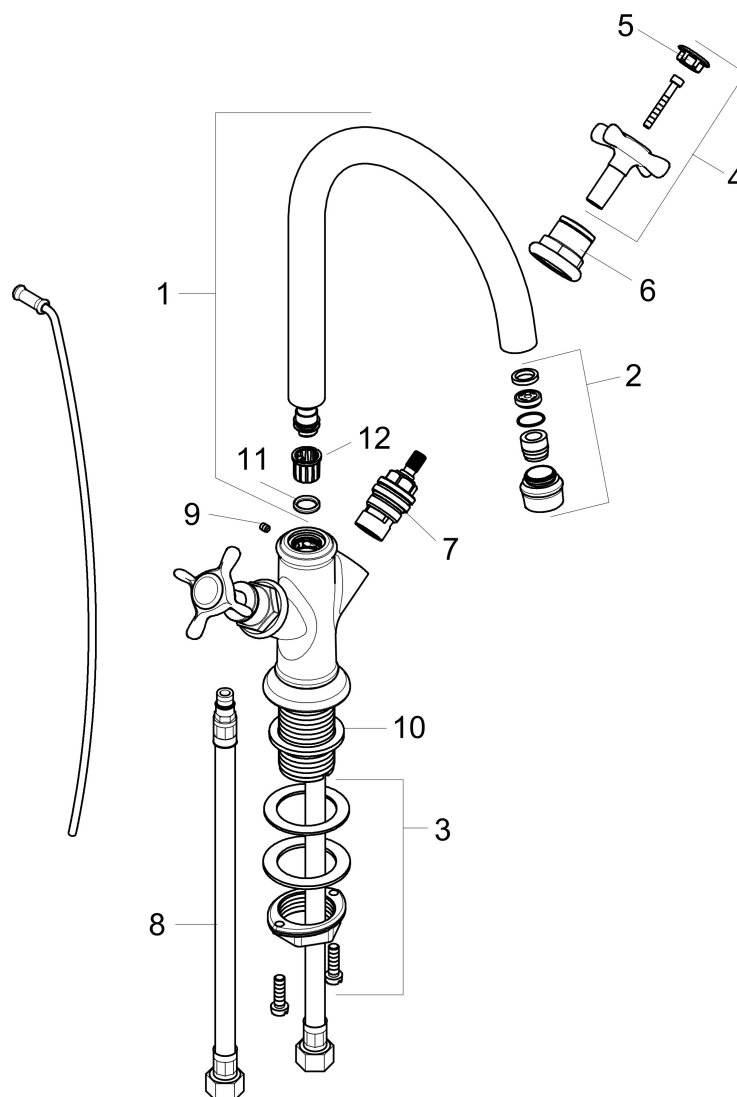

## Features

- Handle design: cross handle
- Swivel range 150°
- Spray pattern: Laminar spray
- Maximum flow rate (at 3 bar): 4.5 l/min
- Ceramic valves hot/cold 90°
- Pop-up drain G 1

## Drawing

## Spare Parts Drawings for build year: >07/16

Brand AXOR  
 Art. Name **AXOR Montreux** 2-Handle Faucet 160 with Pop-Up Drain, 1.2 GPM  
 Art. Nr. 16505821  
 Surface Brushed Nickel  
 Pos. 1

## Spare parts list for build year: >07/16

Pos.	Description	Article number
1	spout cpl.	97992820
2	aerator M18x1 (4,5 l/min)	93062820
3	fixing set (Ø 32)	13961000
4	handle	16291820
5	set of screw covers, cold / hot water / neutral	97987000
6	sleeve	97993820
7	shut off unit right closing	94009000
8	connection hose 18½" M8x0,75 3/8"	96321001
9	hollow set screw M4x5	98731000
10	flat seal	98749000
11	O-ring 11x2	98127000
12	lever collar	92849000
a	pull rod	98730820
b	lever collar	97548000
c	pop up waste	88509820
d	fixation extension 35 mm	13898000