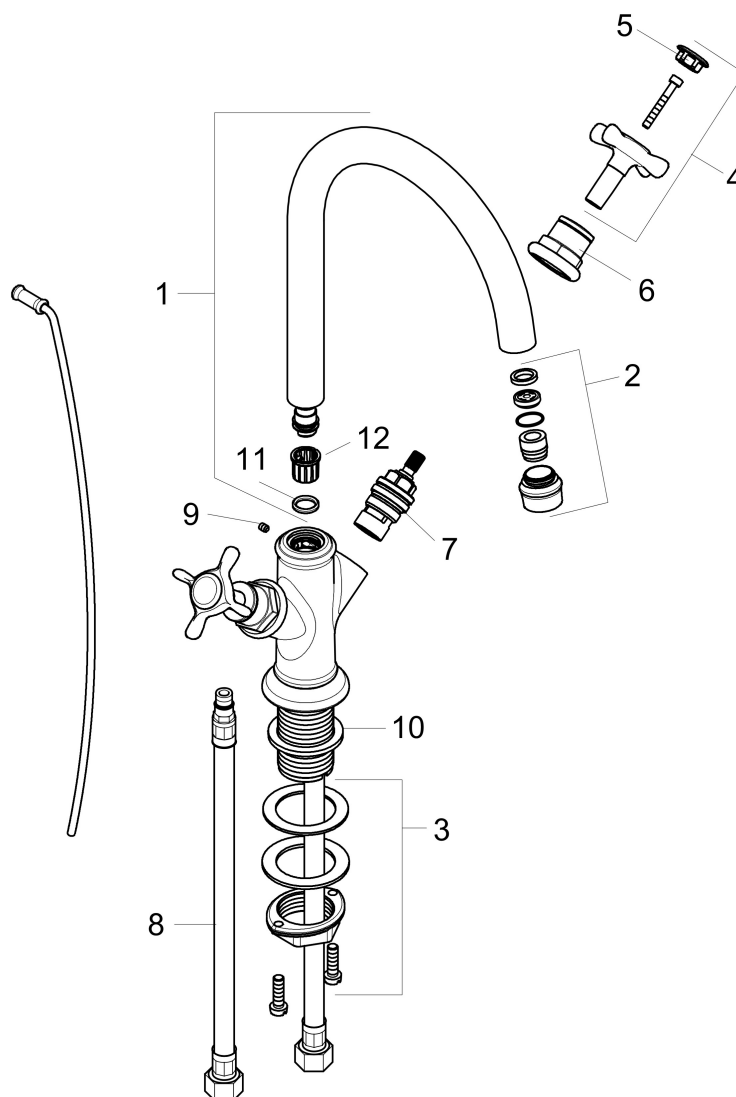

Brand AXOR
 Art. Name **AXOR Montreux** 2-Handle Faucet 160 with Pop-Up Drain, 1.2 GPM
 Art. Nr. 16505831
 Surface polished nickel
 Pos. 1

Product Picture

Features

- Handle design: cross handle
- Swivel range 150°
- Spray pattern: Laminar spray
- Maximum flow rate (at 3 bar): 4.5 l/min
- Ceramic valves hot/cold 90°
- Pop-up drain G 1

Drawing

Technology

Brand AXOR
Art. Name **AXOR Montreux** 2-Handle Faucet 160 with Pop-Up Drain, 1.2 GPM
Art. Nr. 16505831
Surface polished nickel
Pos. 1

Spare Parts Drawings for build year: >07/16

Brand AXOR
 Art. Name **AXOR Montreux** 2-Handle Faucet 160 with Pop-Up Drain, 1.2 GPM
 Art. Nr. 16505831
 Surface polished nickel
 Pos. 1

Spare parts list for build year: >07/16

Pos.	Description	Article number
1	spout cpl.	97992830
2	aerator M18x1 (4,5 l/min)	93062830
3	fixing set (Ø 32)	13961000
4	handle	16291830
5	set of screw covers, cold / hot water / neutral	97987000
6	sleeve	97993830
7	shut off unit right closing	94009000
8	connection hose 18½" M8x0,75 3/8"	96321001
9	hollow set screw M4x5	98731000
10	flat seal	98749000
11	O-ring 11x2	98127000
12	lever collar	92849000
a	lever collar	97548000
b	fixation extension 35 mm	13898000
c	pop up waste	88509830