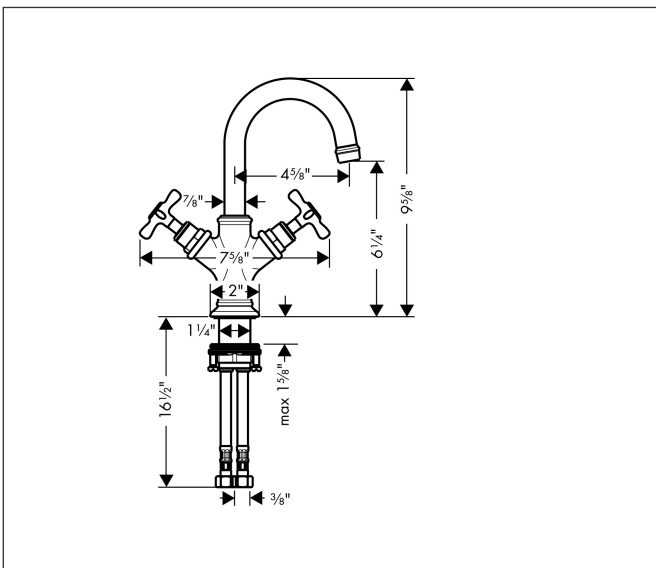

Brand AXOR
 Art. Name **AXOR Montreux** 2-Handle Faucet 160 with Pop-Up Drain, 1.2 GPM
 Art. Nr. 16505831
 Surface polished nickel
 Pos. 1

Product Picture

Features

- Handle design: cross handle
- Swivel range 150°
- Spray pattern: Laminar spray
- Maximum flow rate (at 3 bar): 4.5 l/min
- Ceramic valves hot/cold 90°
- Pop-up drain G 1

Drawing

Technology

Brand AXOR
Art. Name **AXOR Montreux** 2-Handle Faucet 160 with Pop-Up Drain, 1.2 GPM
Art. Nr. 16505831
Surface polished nickel
Pos. 1

Spare Parts Drawings for build year: >07/16

Brand AXOR
 Art. Name **AXOR Montreux** 2-Handle Faucet 160 with Pop-Up Drain, 1.2 GPM
 Art. Nr. 16505831
 Surface polished nickel
 Pos. 1

Spare parts list for build year: >07/16

Pos.	Description	Article number
1	spout cpl.	97992830
2	aerator M18x1 (4,5 l/min)	93062830
3	fixing set (Ø 32)	13961000
4	handle	16291830
5	set of screw covers, cold / hot water / neutral	97987000
6	sleeve	97993830
7	shut off unit right closing	94009000
8	connection hose 18½" M8x0,75 3/8"	96321001
9	hollow set screw M4x5	98731000
10	flat seal	98749000
11	O-ring 11x2	98127000
12	lever collar	92849000
a	lever collar	97548000
b	fixation extension 35 mm	13898000
c	pop up waste	88509830