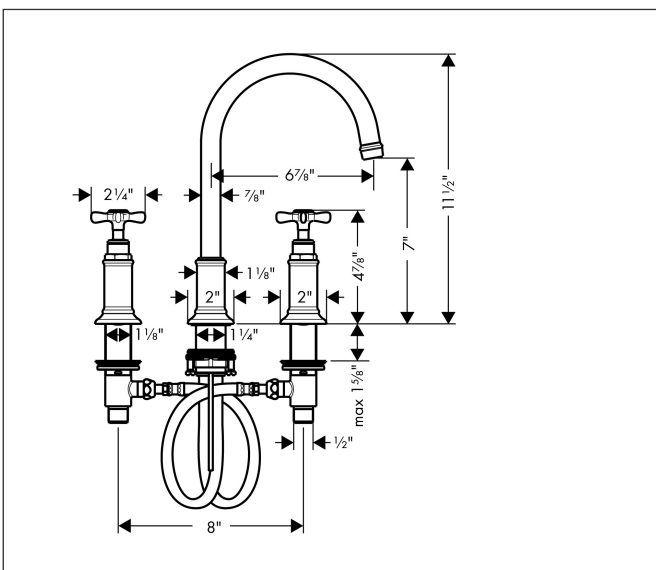

Brand	AXOR
Art. Name	AXOR Montreux Widespread Faucet 180 with Cross Handles and Pop-Up Drain, 1.2 GPM
Art. Nr.	16513251
Surface	Brushed Gold Optic
Pos.	1

Product Picture

Features

- Handle design: cross handle
- Swivel range 120°
- Spray pattern: Laminar spray
- Maximum flow rate (at 3 bar): 4.5 l/min
- Ceramic valves hot/cold 90°
- Pop-up drain G 1

Drawing

Technology

Brand AXOR
Art. Name **AXOR Montreux** Widespread Faucet 180 with Cross Handles and Pop-Up Drain,
1.2 GPM
Art. Nr. 16513251
Surface Brushed Gold Optic
Pos. 1

Spare Parts Drawings for build year: >05/17

Brand AXOR
 Art. Name **AXOR Montreux** Widespread Faucet 180 with Cross Handles and Pop-Up Drain,
 1.2 GPM
 Art. Nr. 16513251
 Surface Brushed Gold Optic
 Pos. 1

Spare parts list for build year: >05/17

Pos.	Description	Article number
1	spout cpl.	97990250
2	aerator M18x1 (4,5 l/min)	93062000
3	hollow set screw M4x5	98731000
4	escutcheon for spout	97989250
5	fixing set (Ø 32)	13961000
6	connection hose 18½" M8x0,75 3/8"	96321001
7	O-ring 11x2	98127000
8	handle	16291250
9	set of screw covers, cold / hot water / neutral	97987000
10	escutcheon for handle	97988250
11	valve	88503000
12	shut off unit left closing	94008000
13	shut off unit right closing	94009000
14	fixing set for shut off unit	88511000
15	pull rod	98730250
16	lever collar	97548000
a	pop up waste	88509250
b	flat seal	98749000
c	O-ring 7x1,5	98422000
d	lever collar	92849000
e	O-ring 34x4	98155000