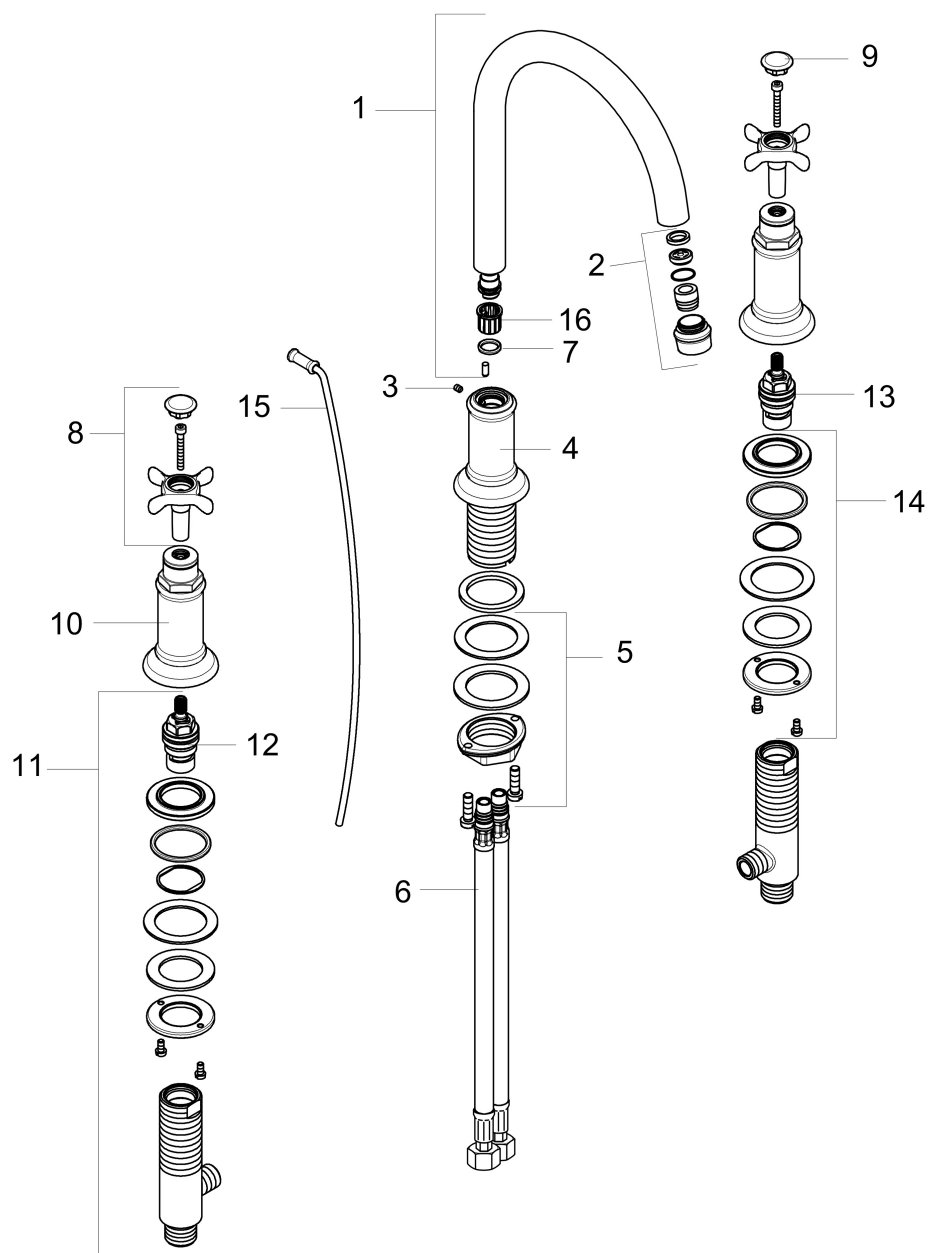

Brand	AXOR
Art. Name	AXOR Montreux Widespread Faucet 180 with Cross Handles and Pop-Up Drain, 1.2 GPM
Art. Nr.	16513251
Surface	Brushed Gold Optic
Pos.	1

Product Picture

Features

- Handle design: cross handle
- Swivel range 120°
- Spray pattern: Laminar spray
- Maximum flow rate (at 3 bar): 4.5 l/min
- Ceramic valves hot/cold 90°
- Pop-up drain G 1

Drawing

Technology

Brand AXOR
Art. Name **AXOR Montreux** Widespread Faucet 180 with Cross Handles and Pop-Up Drain,
1.2 GPM
Art. Nr. 16513251
Surface Brushed Gold Optic
Pos. 1

Spare Parts Drawings for build year: >05/17

Brand AXOR
 Art. Name **AXOR Montreux** Widespread Faucet 180 with Cross Handles and Pop-Up Drain,
 1.2 GPM
 Art. Nr. 16513251
 Surface Brushed Gold Optic
 Pos. 1

Spare parts list for build year: >05/17

Pos.	Description	Article number
1	spout cpl.	97990250
2	aerator M18x1 (4,5 l/min)	93062000
3	hollow set screw M4x5	98731000
4	escutcheon for spout	97989250
5	fixing set (Ø 32)	13961000
6	connection hose 18½" M8x0,75 3/8"	96321001
7	O-ring 11x2	98127000
8	handle	16291250
9	set of screw covers, cold / hot water / neutral	97987000
10	escutcheon for handle	97988250
11	valve	88503000
12	shut off unit left closing	94008000
13	shut off unit right closing	94009000
14	fixing set for shut off unit	88511000
15	pull rod	98730250
16	lever collar	97548000
a	pop up waste	88509250
b	flat seal	98749000
c	O-ring 7x1,5	98422000
d	lever collar	92849000
e	O-ring 34x4	98155000