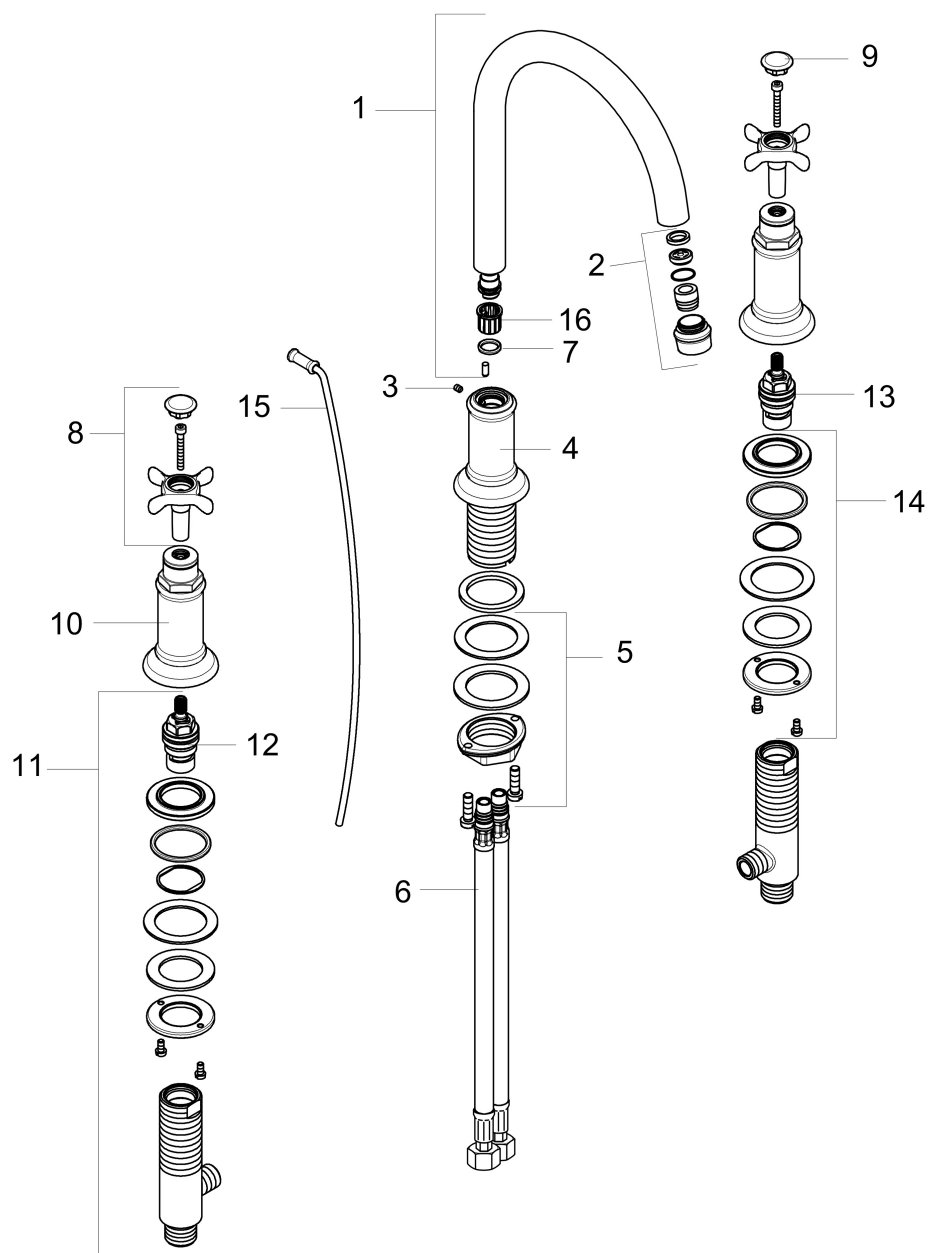

Brand AXOR
 Art. Name **AXOR Montreux** Widespread Faucet 180 with Cross Handles and Pop-Up Drain,
 1.2 GPM
 Art. Nr. 16513821
 Surface Brushed Nickel
 Pos. 1

Spare Parts Drawings for build year: >07/16

Brand AXOR
 Art. Name **AXOR Montreux** Widespread Faucet 180 with Cross Handles and Pop-Up Drain,
 1.2 GPM
 Art. Nr. 16513821
 Surface Brushed Nickel
 Pos. 1

Spare parts list for build year: >07/16

Pos.	Description	Article number
1	spout cpl.	97990820
2	aerator M18x1 (4,5 l/min)	93062820
3	hollow set screw M4x5	98731000
4	escutcheon for spout	97989820
5	fixing set (Ø 32)	13961000
6	connection hose 18½" M8x0,75 3/8"	96321001
7	O-ring 11x2	98127000
8	handle	16291820
9	set of screw covers, cold / hot water / neutral	97987000
10	escutcheon for handle	97988820
11	valve	88503000
12	shut off unit left closing	94008000
13	shut off unit right closing	94009000
14	fixing set for shut off unit	88511000
15	pull rod	98730820
16	lever collar	92849000
a	pop up waste	88509820