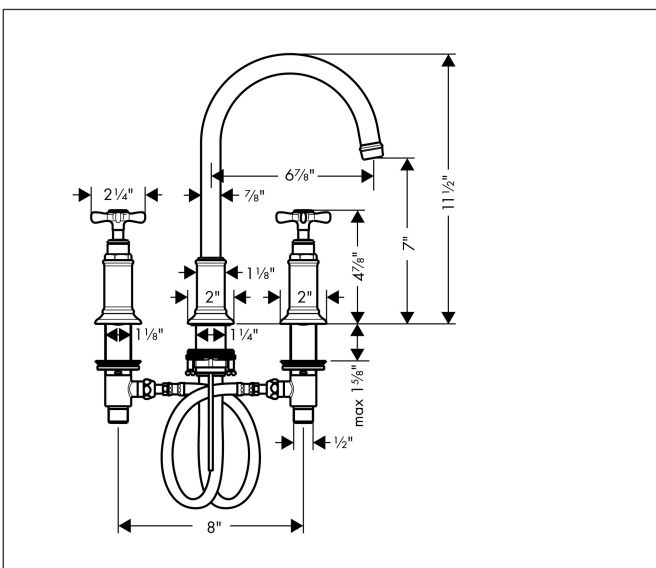

Brand	AXOR
Art. Name	AXOR Montreux Widespread Faucet 180 with Cross Handles and Pop-Up Drain, 1.2 GPM
Art. Nr.	16513831
Surface	polished nickel
Pos.	1

Product Picture

Features

- Handle design: cross handle
- Swivel range 120°
- Spray pattern: Laminar spray
- Maximum flow rate (at 3 bar): 4.5 l/min
- Ceramic valves hot/cold 90°
- Pop-up drain G 1

Drawing

Technology

Brand AXOR
Art. Name **AXOR Montreux** Widespread Faucet 180 with Cross Handles and Pop-Up Drain,
1.2 GPM
Art. Nr. 16513831
Surface polished nickel
Pos. 1

Spare Parts Drawings for build year: >07/16

Brand AXOR
 Art. Name **AXOR Montreux** Widespread Faucet 180 with Cross Handles and Pop-Up Drain,
 1.2 GPM
 Art. Nr. 16513831
 Surface polished nickel
 Pos. 1

Spare parts list for build year: >07/16

Pos.	Description	Article number
1	spout cpl.	97990830
2	aerator M18x1 (4,5 l/min)	93062830
3	hollow set screw M4x5	98731000
4	escutcheon for spout	97989830
5	fixing set (Ø 32)	13961000
6	connection hose 18½" M8x0,75 3/8"	96321001
7	O-ring 11x2	98127000
8	handle	16291830
9	set of screw covers, cold / hot water / neutral	97987000
10	escutcheon for handle	97988830
11	valve	88503000
12	shut off unit left closing	94008000
13	shut off unit right closing	94009000
14	fixing set for shut off unit	88511000
15	pull rod	98730830
16	lever collar	92849000
a	pop up waste	88509830