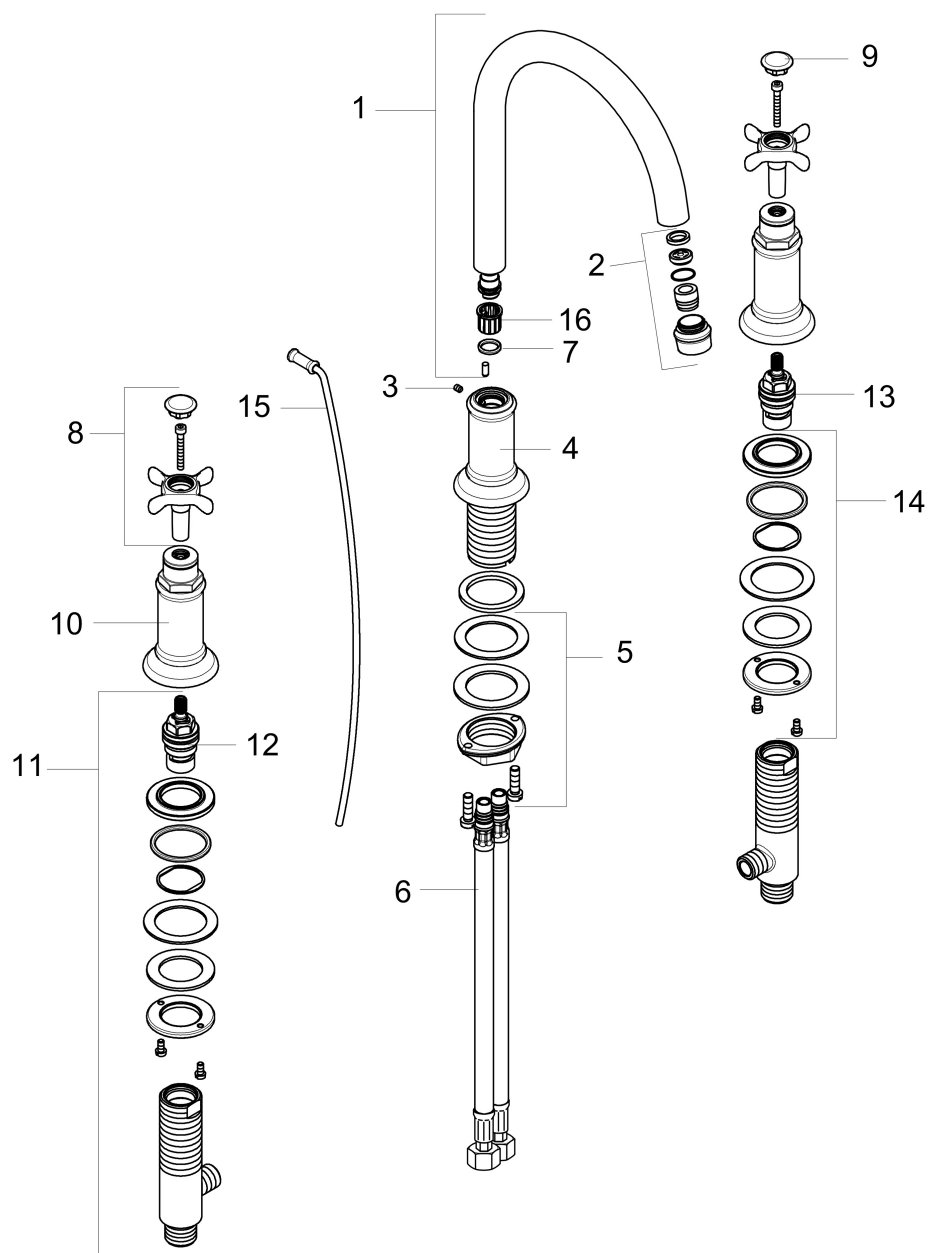

Brand	AXOR
Art. Name	AXOR Montreux Widespread Faucet 180 with Cross Handles and Pop-Up Drain, 1.2 GPM
Art. Nr.	16513831
Surface	polished nickel
Pos.	1

Product Picture

Features

- Handle design: cross handle
- Swivel range 120°
- Spray pattern: Laminar spray
- Maximum flow rate (at 3 bar): 4.5 l/min
- Ceramic valves hot/cold 90°
- Pop-up drain G 1

Drawing

Technology

Brand AXOR
Art. Name **AXOR Montreux** Widespread Faucet 180 with Cross Handles and Pop-Up Drain,
1.2 GPM
Art. Nr. 16513831
Surface polished nickel
Pos. 1

Spare Parts Drawings for build year: >07/16

Brand AXOR
 Art. Name **AXOR Montreux** Widespread Faucet 180 with Cross Handles and Pop-Up Drain,
 1.2 GPM
 Art. Nr. 16513831
 Surface polished nickel
 Pos. 1

Spare parts list for build year: >07/16

Pos.	Description	Article number
1	spout cpl.	97990830
2	aerator M18x1 (4,5 l/min)	93062830
3	hollow set screw M4x5	98731000
4	escutcheon for spout	97989830
5	fixing set (Ø 32)	13961000
6	connection hose 18½" M8x0,75 3/8"	96321001
7	O-ring 11x2	98127000
8	handle	16291830
9	set of screw covers, cold / hot water / neutral	97987000
10	escutcheon for handle	97988830
11	valve	88503000
12	shut off unit left closing	94008000
13	shut off unit right closing	94009000
14	fixing set for shut off unit	88511000
15	pull rod	98730830
16	lever collar	92849000
a	pop up waste	88509830