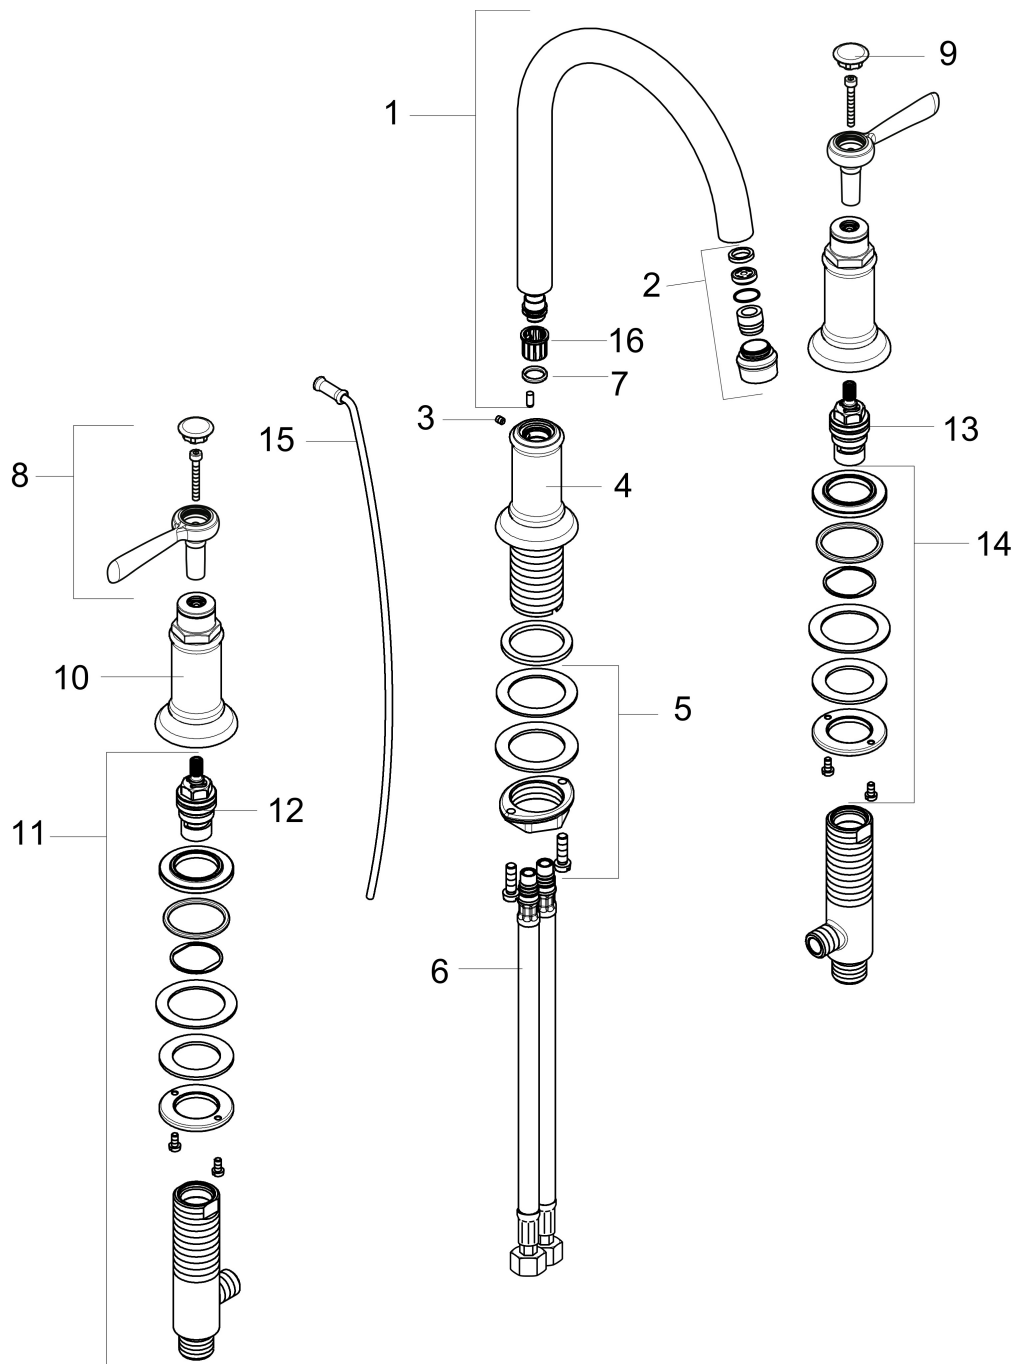

Brand	AXOR
Art. Name	AXOR Montreux Widespread Faucet 180 with Lever Handles and Pop-Up Drain, 1.2 GPM
Art. Nr.	16514251
Surface	Brushed Gold Optic
Pos.	1

Product Picture

Features

- Handle design: lever handle
- Swivel range 120°
- Spray pattern: Laminar spray
- Maximum flow rate (at 3 bar): 4.5 l/min
- Ceramic valves hot/cold 90°
- Pop-up drain G 1

Drawing

Technology

Brand AXOR
 Art. Name **AXOR Montreux** Widespread Faucet 180 with Lever Handles and Pop-Up Drain,
 1.2 GPM
 Art. Nr. 16514251
 Surface Brushed Gold Optic
 Pos. 1

Spare Parts Drawings for build year: >06/22

Brand AXOR
 Art. Name **AXOR Montreux** Widespread Faucet 180 with Lever Handles and Pop-Up Drain,
 1.2 GPM
 Art. Nr. 16514251
 Surface Brushed Gold Optic
 Pos. 1

Spare parts list for build year: >06/22

Pos.	Description	Article number
1	spout cpl.	97990250
2	aerator M18x1 (4,5 l/min)	93062000
3	hollow set screw M4x5	98731000
4	escutcheon for spout	97989250
5	fixing set (Ø 32)	13961000
6	connection hose 18½" M8x0,75 3/8"	96321001
7	O-ring 11x2	98127000
8	handle	16691250
9	set of screw covers, cold / hot water / neutral	97987000
10	escutcheon for handle	97988250
11	valve	88503000
12	shut off unit left closing	94008000
13	shut off unit right closing	94009000
14	fixing set for shut off unit	88511000
15	pull rod	98730250
16	lever collar	97548000
a	pop up waste	88509250
b	lever collar	92849000
c	flat seal	98749000