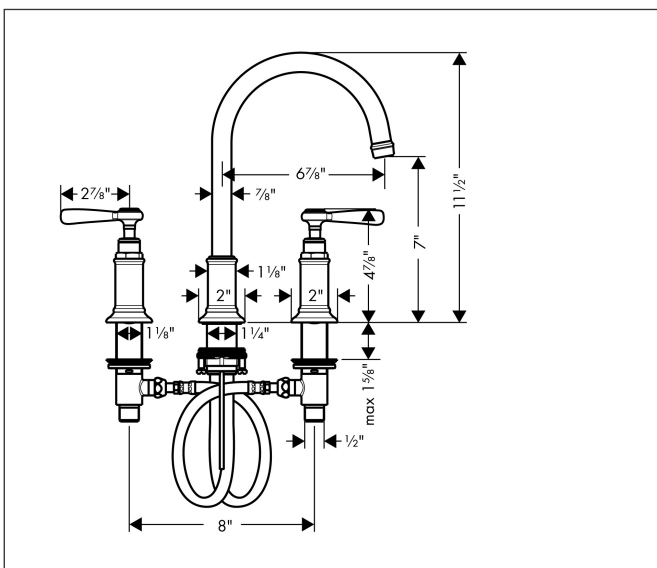

Brand	AXOR
Art. Name	AXOR Montreux Widespread Faucet 180 with Lever Handles and Pop-Up Drain, 1.2 GPM
Art. Nr.	16514251
Surface	Brushed Gold Optic
Pos.	1

Product Picture

Features

- Handle design: lever handle
- Swivel range 120°
- Spray pattern: Laminar spray
- Maximum flow rate (at 3 bar): 4.5 l/min
- Ceramic valves hot/cold 90°
- Pop-up drain G 1

Drawing

Technology

Brand AXOR
 Art. Name **AXOR Montreux** Widespread Faucet 180 with Lever Handles and Pop-Up Drain,
 1.2 GPM
 Art. Nr. 16514251
 Surface Brushed Gold Optic
 Pos. 1

Spare Parts Drawings for build year: >06/22

Brand AXOR
 Art. Name **AXOR Montreux** Widespread Faucet 180 with Lever Handles and Pop-Up Drain,
 1.2 GPM
 Art. Nr. 16514251
 Surface Brushed Gold Optic
 Pos. 1

Spare parts list for build year: >06/22

Pos.	Description	Article number
1	spout cpl.	97990250
2	aerator M18x1 (4,5 l/min)	93062000
3	hollow set screw M4x5	98731000
4	escutcheon for spout	97989250
5	fixing set (Ø 32)	13961000
6	connection hose 18½" M8x0,75 3/8"	96321001
7	O-ring 11x2	98127000
8	handle	16691250
9	set of screw covers, cold / hot water / neutral	97987000
10	escutcheon for handle	97988250
11	valve	88503000
12	shut off unit left closing	94008000
13	shut off unit right closing	94009000
14	fixing set for shut off unit	88511000
15	pull rod	98730250
16	lever collar	97548000
a	pop up waste	88509250
b	lever collar	92849000
c	flat seal	98749000