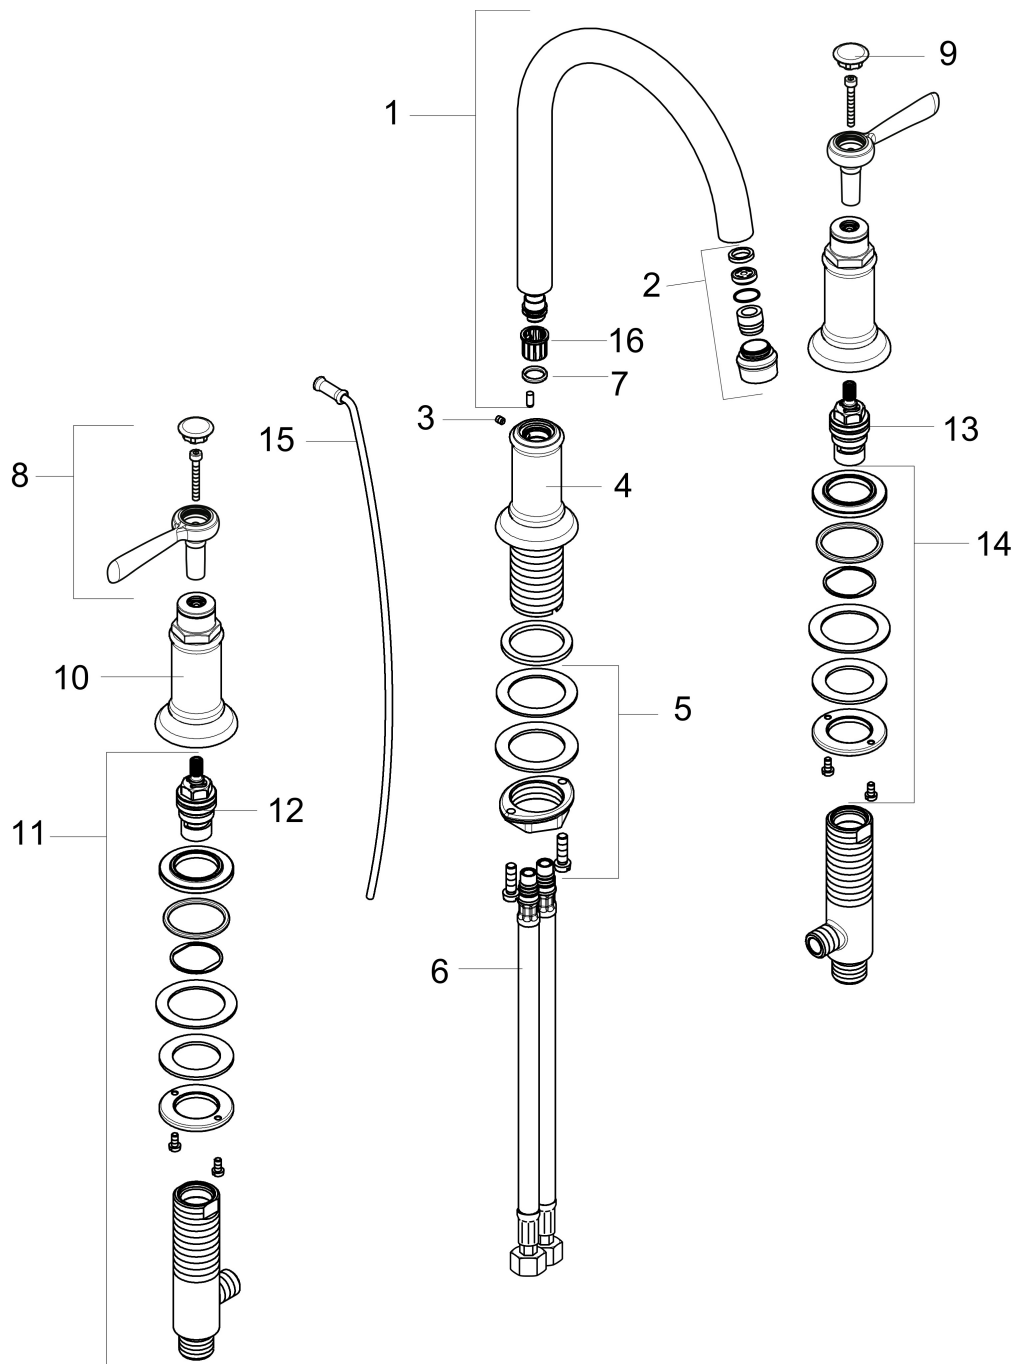

Brand	AXOR
Art. Name	AXOR Montreux Widespread Faucet 180 with Lever Handles and Pop-Up Drain, 1.2 GPM
Art. Nr.	16514341
Surface	Brushed Black Chrome
Pos.	1

Product Picture

Features

- Handle design: lever handle
- Swivel range 120°
- Spray pattern: Laminar spray
- Maximum flow rate (at 3 bar): 4.5 l/min
- Ceramic valves hot/cold 90°
- Pop-up drain G 1

Drawing

Technology

Brand AXOR
Art. Name **AXOR Montreux** Widespread Faucet 180 with Lever Handles and Pop-Up Drain,
1.2 GPM
Art. Nr. 16514341
Surface Brushed Black Chrome
Pos. 1

Spare Parts Drawings for build year: >06/22

Brand AXOR
 Art. Name **AXOR Montreux** Widespread Faucet 180 with Lever Handles and Pop-Up Drain,
 1.2 GPM
 Art. Nr. 16514341
 Surface Brushed Black Chrome
 Pos. 1

Spare parts list for build year: >06/22

Pos.	Description	Article number
1	spout cpl.	97990000
2	aerator M18x1 (4,5 l/min)	93062000
3	hollow set screw M4x5	98731000
4	escutcheon for spout	97989000
5	fixing set (Ø 32)	13961000
6	connection hose 18½" M8x0,75 3/8"	96321001
7	O-ring 11x2	98127000
8	handle	16691000
9	set of screw covers, cold / hot water / neutral	97987000
10	escutcheon for handle	97988000
11	valve	88503000
12	shut off unit left closing	94008000
13	shut off unit right closing	94009000
14	fixing set for shut off unit	88511000
15	pull rod	98730340
16	lever collar	92849000
a	pop up waste	88509000
b	flat seal	98749000
c	lever collar	97548000