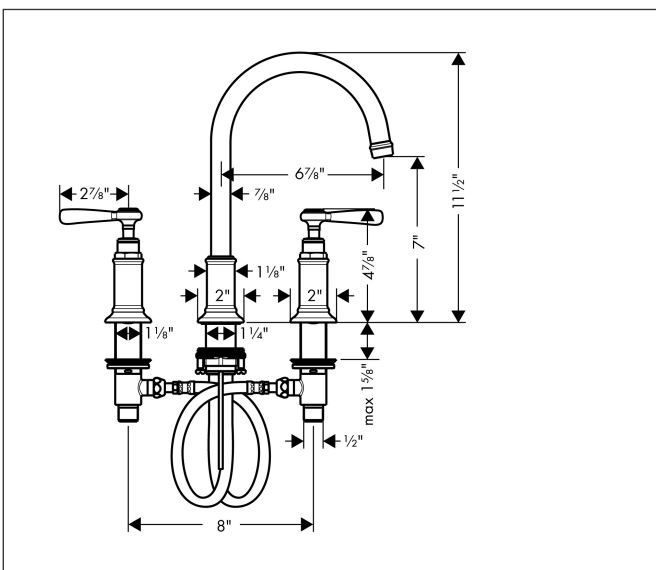

Brand	AXOR
Art. Name	AXOR Montreux Widespread Faucet 180 with Lever Handles and Pop-Up Drain, 1.2 GPM
Art. Nr.	16514341
Surface	Brushed Black Chrome
Pos.	1

Product Picture

Features

- Handle design: lever handle
- Swivel range 120°
- Spray pattern: Laminar spray
- Maximum flow rate (at 3 bar): 4.5 l/min
- Ceramic valves hot/cold 90°
- Pop-up drain G 1

Drawing

Technology

Brand AXOR
Art. Name **AXOR Montreux** Widespread Faucet 180 with Lever Handles and Pop-Up Drain,
1.2 GPM
Art. Nr. 16514341
Surface Brushed Black Chrome
Pos. 1

Spare Parts Drawings for build year: >06/22

Brand AXOR
 Art. Name **AXOR Montreux** Widespread Faucet 180 with Lever Handles and Pop-Up Drain,
 1.2 GPM
 Art. Nr. 16514341
 Surface Brushed Black Chrome
 Pos. 1

Spare parts list for build year: >06/22

Pos.	Description	Article number
1	spout cpl.	97990000
2	aerator M18x1 (4,5 l/min)	93062000
3	hollow set screw M4x5	98731000
4	escutcheon for spout	97989000
5	fixing set (Ø 32)	13961000
6	connection hose 18½" M8x0,75 3/8"	96321001
7	O-ring 11x2	98127000
8	handle	16691000
9	set of screw covers, cold / hot water / neutral	97987000
10	escutcheon for handle	97988000
11	valve	88503000
12	shut off unit left closing	94008000
13	shut off unit right closing	94009000
14	fixing set for shut off unit	88511000
15	pull rod	98730340
16	lever collar	92849000
a	pop up waste	88509000
b	flat seal	98749000
c	lever collar	97548000