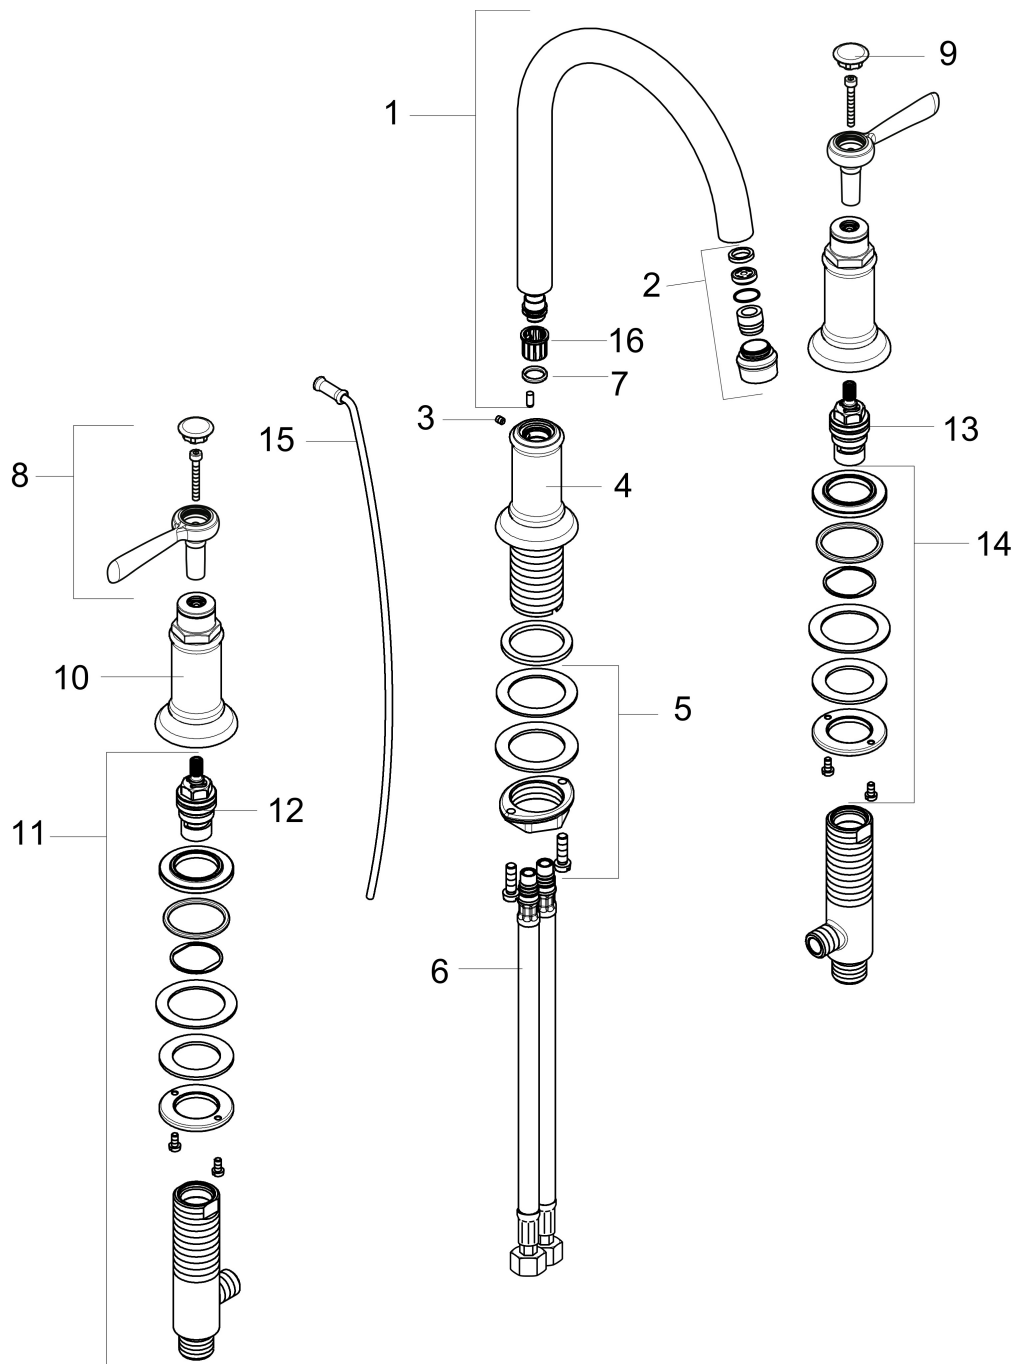

Brand	AXOR
Art. Name	AXOR Montreux Widespread Faucet 180 with Lever Handles and Pop-Up Drain, 1.2 GPM
Art. Nr.	16514821
Surface	Brushed Nickel
Pos.	1

Product Picture

Features

- Handle design: lever handle
- Swivel range 120°
- Spray pattern: Laminar spray
- Maximum flow rate (at 3 bar): 4.5 l/min
- Ceramic valves hot/cold 90°
- Pop-up drain G 1

Drawing

Technology

Brand AXOR
 Art. Name **AXOR Montreux** Widespread Faucet 180 with Lever Handles and Pop-Up Drain,
 1.2 GPM
 Art. Nr. 16514821
 Surface Brushed Nickel
 Pos. 1

Spare Parts Drawings for build year: >07/16

Brand AXOR
 Art. Name **AXOR Montreux** Widespread Faucet 180 with Lever Handles and Pop-Up Drain,
 1.2 GPM
 Art. Nr. 16514821
 Surface Brushed Nickel
 Pos. 1

Spare parts list for build year: >07/16

Pos.	Description	Article number
1	spout cpl.	97990820
2	aerator M18x1 (4,5 l/min)	93062820
3	hollow set screw M4x5	98731000
4	escutcheon for spout	97989820
5	fixing set (Ø 32)	13961000
6	connection hose 18½" M8x0,75 3/8"	96321001
7	O-ring 11x2	98127000
8	handle	16691820
9	set of screw covers, cold / hot water / neutral	97987000
10	escutcheon for handle	97988820
11	valve	88503000
12	shut off unit left closing	94008000
13	shut off unit right closing	94009000
14	fixing set for shut off unit	88511000
15	pull rod	98730820
16	lever collar	92849000
a	pop up waste	88509820