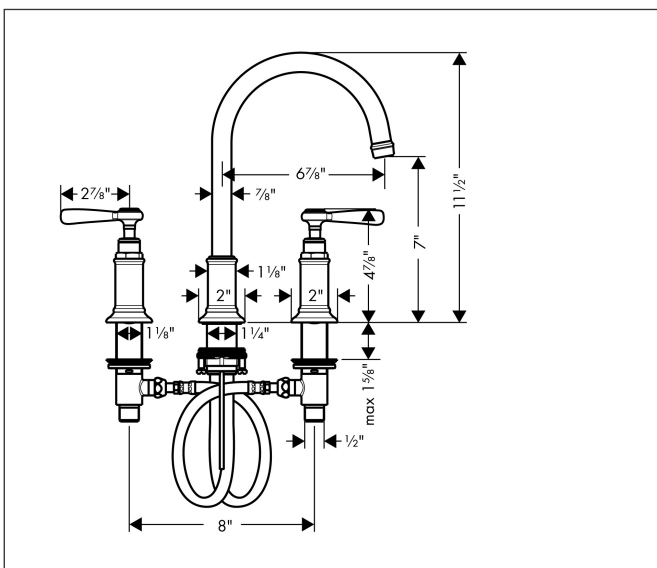

Brand	AXOR
Art. Name	AXOR Montreux Widespread Faucet 180 with Lever Handles and Pop-Up Drain, 1.2 GPM
Art. Nr.	16514821
Surface	Brushed Nickel
Pos.	1

Product Picture

Features

- Handle design: lever handle
- Swivel range 120°
- Spray pattern: Laminar spray
- Maximum flow rate (at 3 bar): 4.5 l/min
- Ceramic valves hot/cold 90°
- Pop-up drain G 1

Drawing

Technology

Brand AXOR
 Art. Name **AXOR Montreux** Widespread Faucet 180 with Lever Handles and Pop-Up Drain,
 1.2 GPM
 Art. Nr. 16514821
 Surface Brushed Nickel
 Pos. 1

Spare Parts Drawings for build year: >07/16

Brand AXOR
 Art. Name **AXOR Montreux** Widespread Faucet 180 with Lever Handles and Pop-Up Drain,
 1.2 GPM
 Art. Nr. 16514821
 Surface Brushed Nickel
 Pos. 1

Spare parts list for build year: >07/16

Pos.	Description	Article number
1	spout cpl.	97990820
2	aerator M18x1 (4,5 l/min)	93062820
3	hollow set screw M4x5	98731000
4	escutcheon for spout	97989820
5	fixing set (Ø 32)	13961000
6	connection hose 18½" M8x0,75 3/8"	96321001
7	O-ring 11x2	98127000
8	handle	16691820
9	set of screw covers, cold / hot water / neutral	97987000
10	escutcheon for handle	97988820
11	valve	88503000
12	shut off unit left closing	94008000
13	shut off unit right closing	94009000
14	fixing set for shut off unit	88511000
15	pull rod	98730820
16	lever collar	92849000
a	pop up waste	88509820