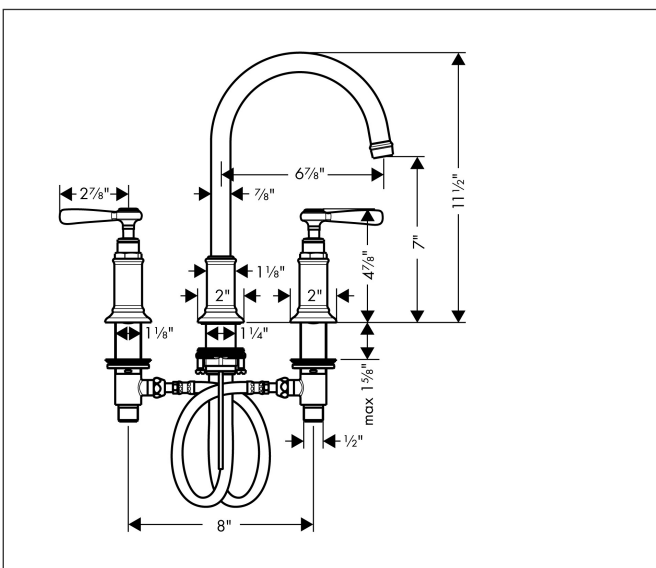

Brand	AXOR
Art. Name	AXOR Montreux Widespread Faucet 180 with Lever Handles and Pop-Up Drain, 1.2 GPM
Art. Nr.	16514831
Surface	polished nickel
Pos.	1

Product Picture

Features

- Handle design: lever handle
- Swivel range 120°
- Spray pattern: Laminar spray
- Maximum flow rate (at 3 bar): 4.5 l/min
- Ceramic valves hot/cold 90°
- Pop-up drain G 1

Drawing

Technology

Brand AXOR
 Art. Name **AXOR Montreux** Widespread Faucet 180 with Lever Handles and Pop-Up Drain,
 1.2 GPM
 Art. Nr. 16514831
 Surface polished nickel
 Pos. 1

Spare Parts Drawings for build year: >07/16

Brand AXOR
 Art. Name **AXOR Montreux** Widespread Faucet 180 with Lever Handles and Pop-Up Drain,
 1.2 GPM
 Art. Nr. 16514831
 Surface polished nickel
 Pos. 1

Spare parts list for build year: >07/16

Pos.	Description	Article number
1	spout cpl.	97990830
2	aerator M18x1 (4,5 l/min)	93062830
3	hollow set screw M4x5	98731000
4	escutcheon for spout	97989830
5	fixing set (Ø 32)	13961000
6	connection hose 18½" M8x0,75 3/8"	96321001
7	O-ring 11x2	98127000
8	handle	16691830
9	set of screw covers, cold / hot water / neutral	97987000
10	escutcheon for handle	97988830
11	valve	88503000
12	shut off unit left closing	94008000
13	shut off unit right closing	94009000
14	fixing set for shut off unit	88511000
15	pull rod	98730830
16	lever collar	92849000
a	pop up waste	88509830