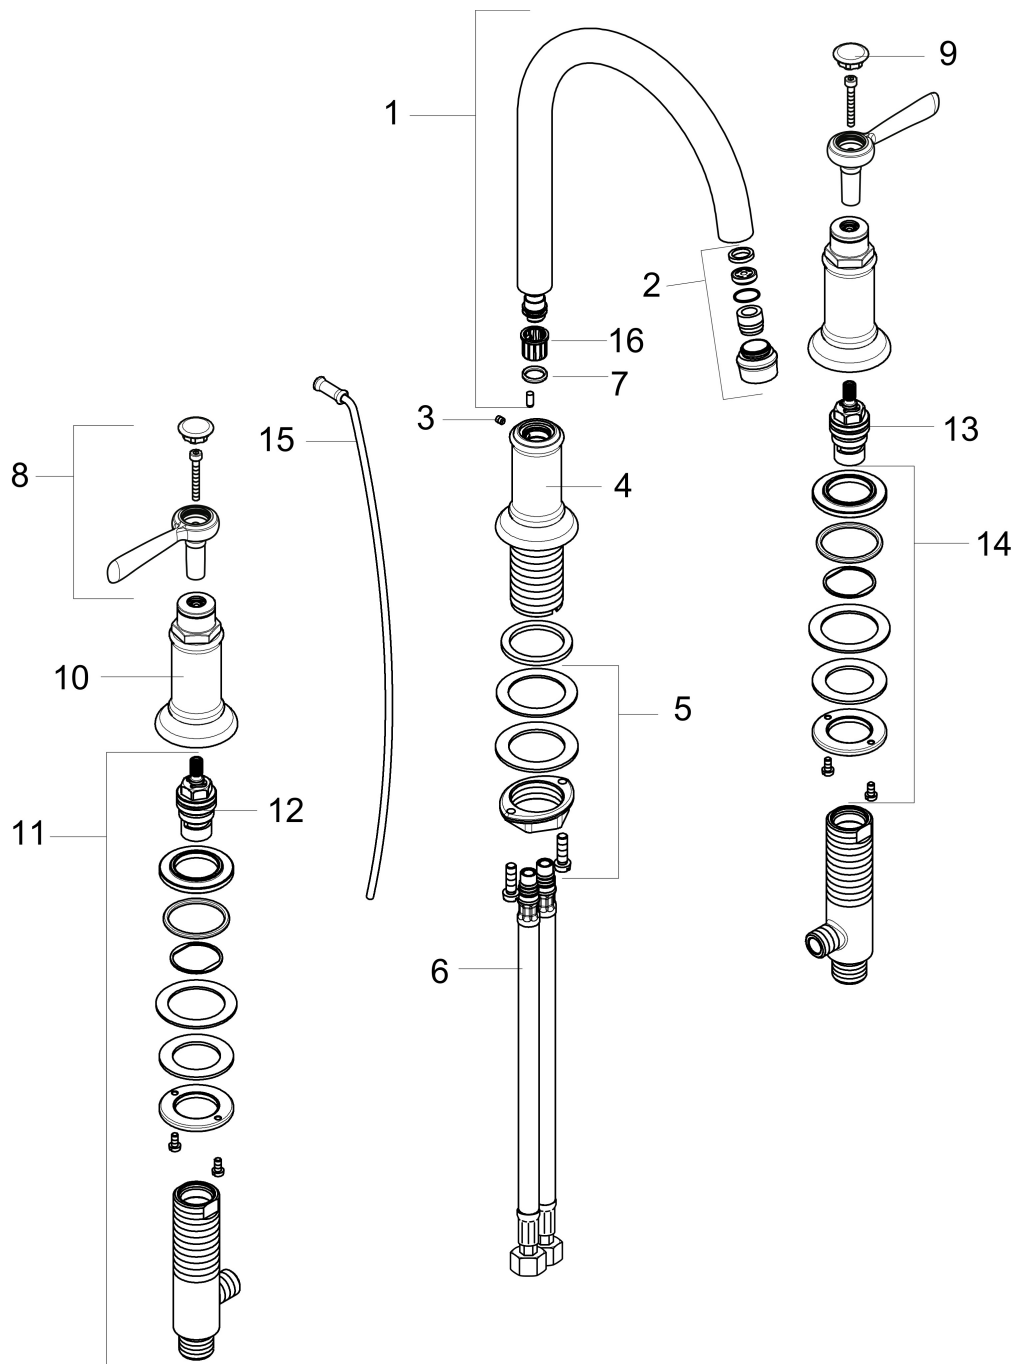

Brand	AXOR
Art. Name	AXOR Montreux Widespread Faucet 180 with Lever Handles and Pop-Up Drain, 1.2 GPM
Art. Nr.	16514831
Surface	polished nickel
Pos.	1

Product Picture

Features

- Handle design: lever handle
- Swivel range 120°
- Spray pattern: Laminar spray
- Maximum flow rate (at 3 bar): 4.5 l/min
- Ceramic valves hot/cold 90°
- Pop-up drain G 1

Drawing

Technology

Brand AXOR
 Art. Name **AXOR Montreux** Widespread Faucet 180 with Lever Handles and Pop-Up Drain,
 1.2 GPM
 Art. Nr. 16514831
 Surface polished nickel
 Pos. 1

Spare Parts Drawings for build year: >07/16

Brand AXOR
 Art. Name **AXOR Montreux** Widespread Faucet 180 with Lever Handles and Pop-Up Drain,
 1.2 GPM
 Art. Nr. 16514831
 Surface polished nickel
 Pos. 1

Spare parts list for build year: >07/16

Pos.	Description	Article number
1	spout cpl.	97990830
2	aerator M18x1 (4,5 l/min)	93062830
3	hollow set screw M4x5	98731000
4	escutcheon for spout	97989830
5	fixing set (Ø 32)	13961000
6	connection hose 18½" M8x0,75 3/8"	96321001
7	O-ring 11x2	98127000
8	handle	16691830
9	set of screw covers, cold / hot water / neutral	97987000
10	escutcheon for handle	97988830
11	valve	88503000
12	shut off unit left closing	94008000
13	shut off unit right closing	94009000
14	fixing set for shut off unit	88511000
15	pull rod	98730830
16	lever collar	92849000
a	pop up waste	88509830