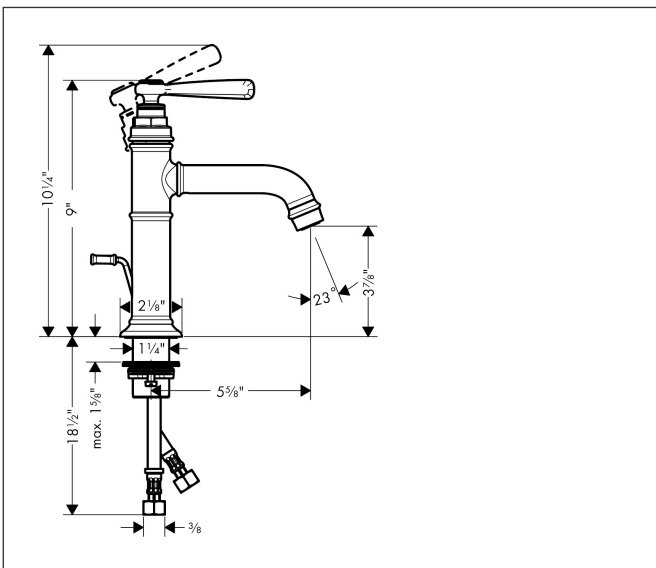

Brand AXOR
Art. Name **AXOR Montreux** Single-Hole Faucet 100 with Pop-Up Drain, 1.2 GPM
Art. Nr. 16515251
Surface Brushed Gold Optic
Pos. 1

Product Picture

Features

- Handle design: lever handle
- Spray pattern: Aerated spray
- Maximum flow rate (at 3 bar): 4.5 l/min
- Ceramic cartridge
- Pop-up drain G 1

Drawing

Technology