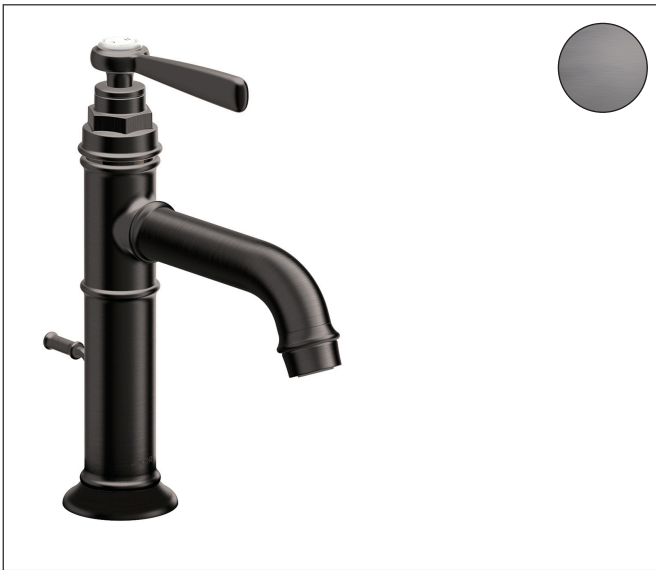

Brand AXOR
Art. Name **AXOR Montreux** Single-Hole Faucet 100 with Pop-Up Drain, 1.2 GPM
Art. Nr. 16515341
Surface Brushed Black Chrome
Pos. 1

Product Picture

Features

- Handle design: lever handle
- Spray pattern: Aerated spray
- Maximum flow rate (at 3 bar): 4.5 l/min
- Ceramic cartridge
- Pop-up drain G 1