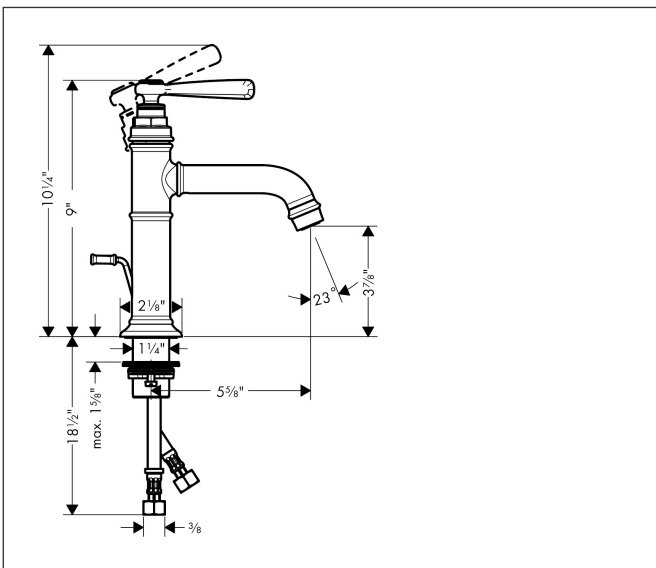

Brand AXOR
Art. Name **AXOR Montreux** Single-Hole Faucet 100 with Pop-Up Drain, 1.2 GPM
Art. Nr. 16515341
Surface Brushed Black Chrome
Pos. 1

Product Picture

Features

- Handle design: lever handle
- Spray pattern: Aerated spray
- Maximum flow rate (at 3 bar): 4.5 l/min
- Ceramic cartridge
- Pop-up drain G 1

Drawing

Technology