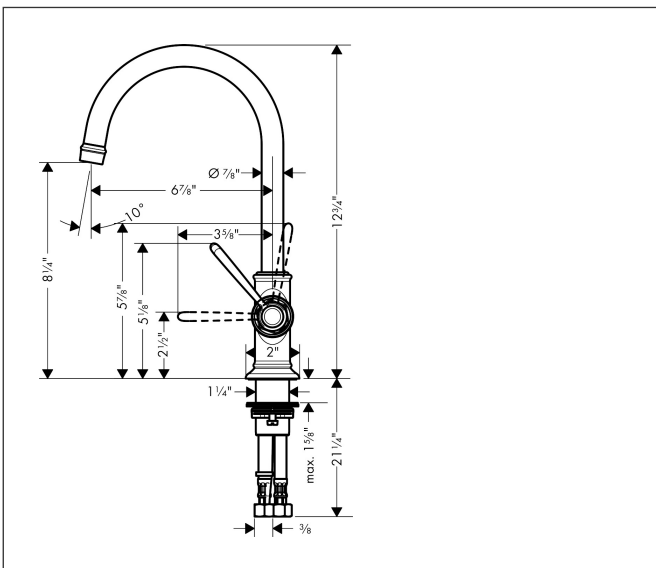

Brand AXOR
 Art. Name **AXOR Montreux** Single-Hole Faucet 210, 1.2 GPM, without Pop-up Drain
 Art. Nr. 16518251
 Surface Brushed Gold Optic
 Pos. 1

Product Picture

Features

- Handle design: lever handle
- Swivel range 120°
- Spray pattern: Aerated spray
- Maximum flow rate (at 3 bar): 4.5 l/min
- Ceramic cartridge

Drawing

Technology