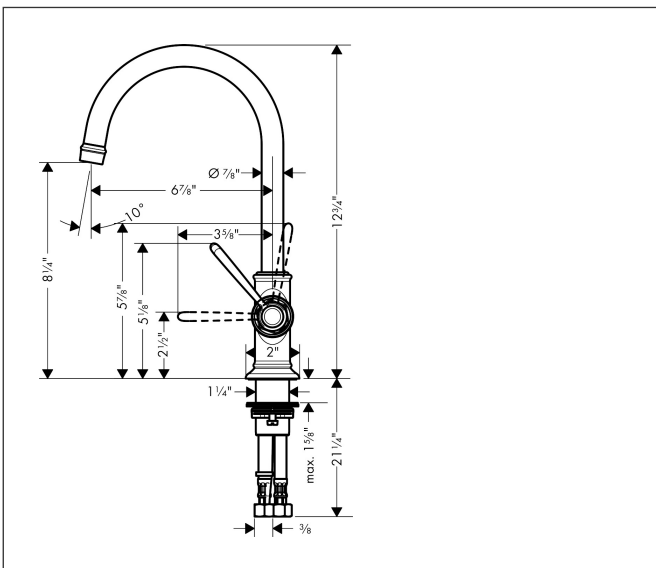

Brand AXOR
Art. Name **AXOR Montreux** Single-Hole Faucet 210, 1.2 GPM, without Pop-up Drain
Art. Nr. 16518341
Surface Brushed Black Chrome
Pos. 1

Product Picture

Features

- Handle design: lever handle
- Swivel range 120°
- Spray pattern: Aerated spray
- Maximum flow rate (at 3 bar): 4.5 l/min
- Ceramic cartridge

Drawing

Technology