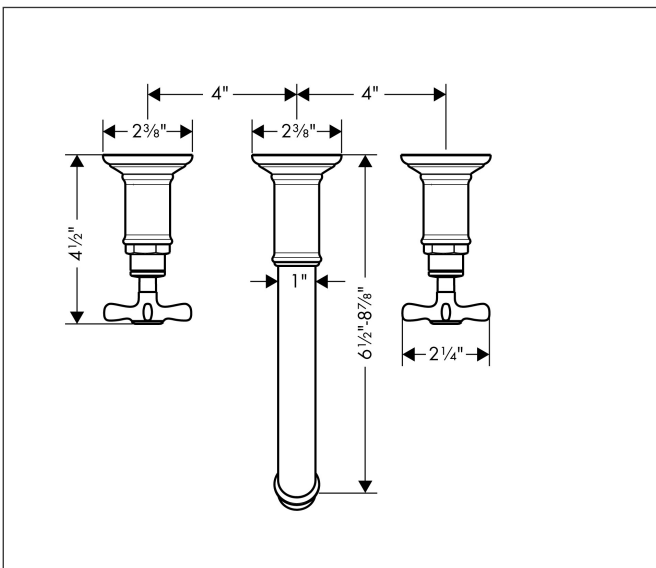

Brand	AXOR
Art. Name	AXOR Montreux Wall-Mounted Widespread Faucet Trim with Cross Handles, 1.2 GPM, without Pop-up Drain
Art. Nr.	16532251
Surface	Brushed Gold Optic
Pos.	1

Product Picture

Features

- Handle design: cross handle
- Spray pattern: Aerated spray
- Maximum flow rate (at 3 bar): 4.5 l/min
- Ceramic valves hot/cold 90°

Drawing

Technology