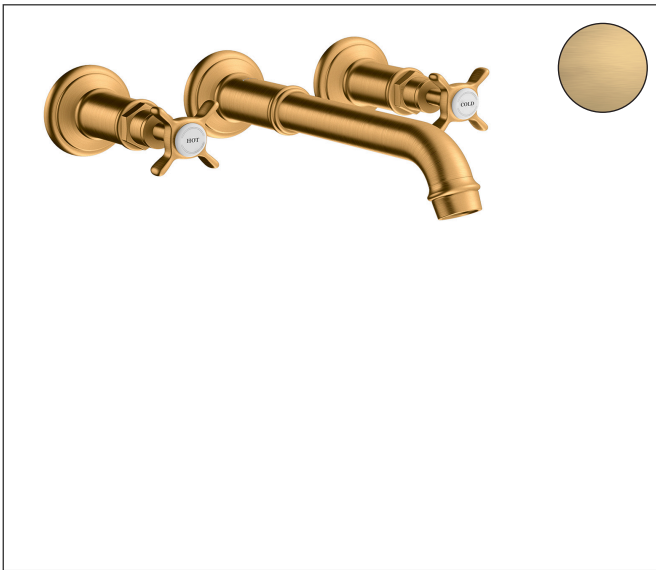

Brand	AXOR
Art. Name	AXOR Montreux Wall-Mounted Widespread Faucet Trim with Cross Handles, 1.2 GPM, without Pop-up Drain
Art. Nr.	16532251
Surface	Brushed Gold Optic
Pos.	1

Product Picture

Features

- Handle design: cross handle
- Spray pattern: Aerated spray
- Maximum flow rate (at 3 bar): 4.5 l/min
- Ceramic valves hot/cold 90°

Drawing

Technology