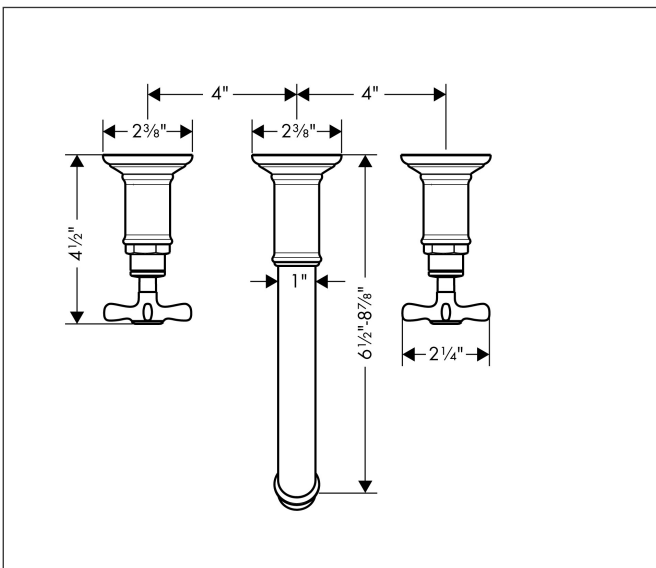

Brand AXOR
Art. Name **AXOR Montreux** Wall-Mounted Widespread Faucet Trim with Cross Handles, 1.2 GPM, without Pop-up Drain
Art. Nr. 16532341
Surface Brushed Black Chrome
Pos. 1

Product Picture

Features

- Handle design: cross handle
- Spray pattern: Aerated spray
- Maximum flow rate (at 3 bar): 4.5 l/min
- Ceramic valves hot/cold 90°

Drawing

Technology