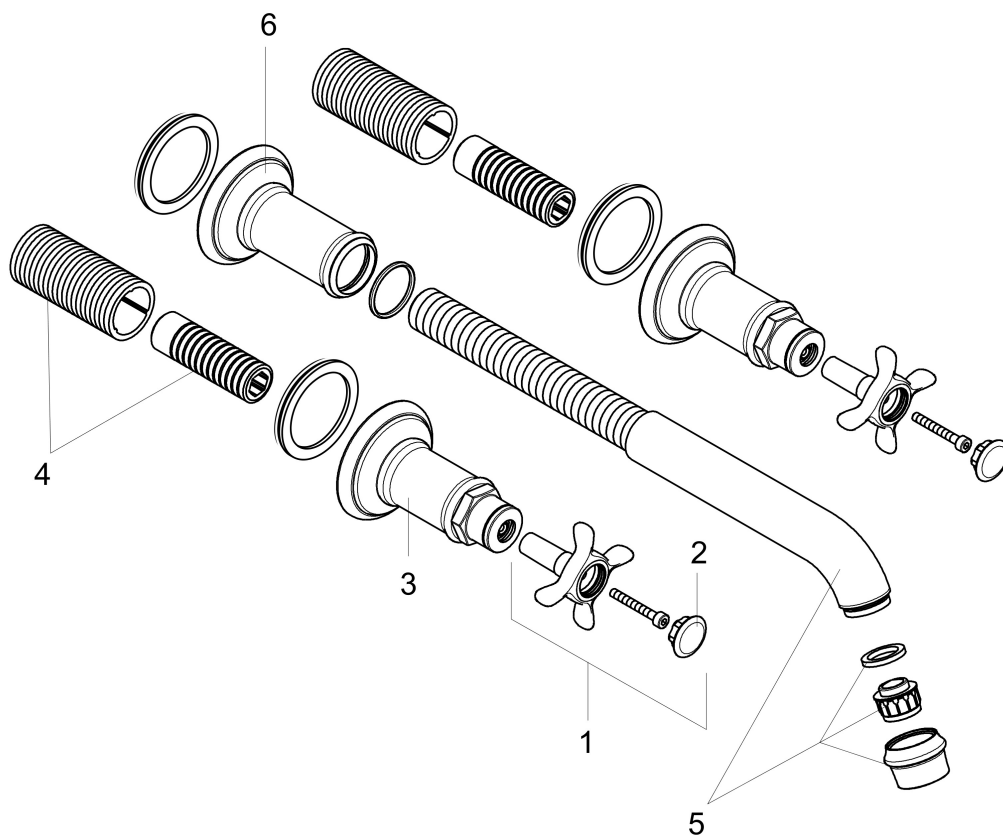

## Drawing

## Technology

Brand AXOR  
Art. Name **AXOR Montreux** Wall-Mounted Widespread Faucet Trim with Cross Handles, 1.2 GPM, without Pop-up Drain  
Art. Nr. 16532341  
Surface Brushed Black Chrome  
Pos. 1

---

## Spare Parts Drawings for build year: >09/22

Brand AXOR  
 Art. Name **AXOR Montreux** Wall-Mounted Widespread Faucet Trim with Cross Handles, 1.2 GPM, without Pop-up Drain  
 Art. Nr. 16532341  
 Surface Brushed Black Chrome  
 Pos. 1

## Spare parts list for build year: >09/22

Pos.	Description	Article number
1	handle	16291340
2	set of screw covers, cold / hot water / neutral	97987000
3	escutcheon for handle	98578340
4	fixing set	96392000
5	spout cpl.	98574340
6	escutcheon for spout	98576340
a	O-ring 25x2	98389000
b	base body	10303181
c	extension 25 mm	96259000