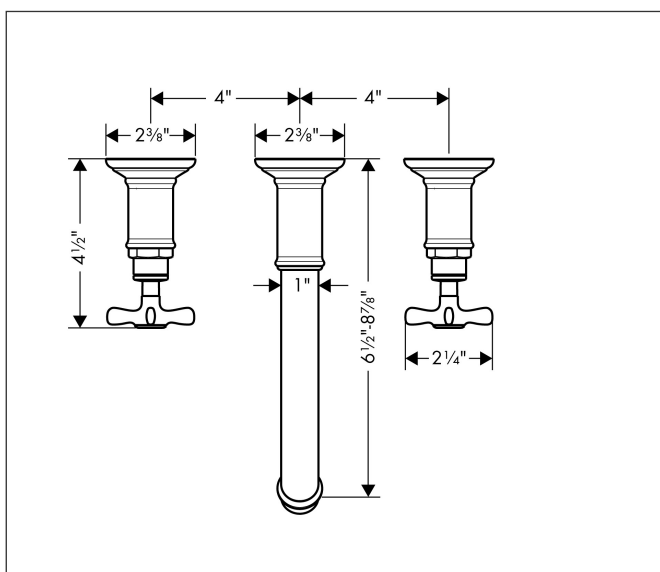

Brand	AXOR
Art. Name	AXOR Montreux Wall-Mounted Widespread Faucet Trim with Cross Handles, 1.2 GPM, without Pop-up Drain
Art. Nr.	16532821
Surface	Brushed Nickel
Pos.	1

Product Picture

Features

- Handle design: cross handle
- Spray pattern: Aerated spray
- Maximum flow rate (at 3 bar): 4.5 l/min
- Ceramic valves hot/cold 90°

Drawing

Technology