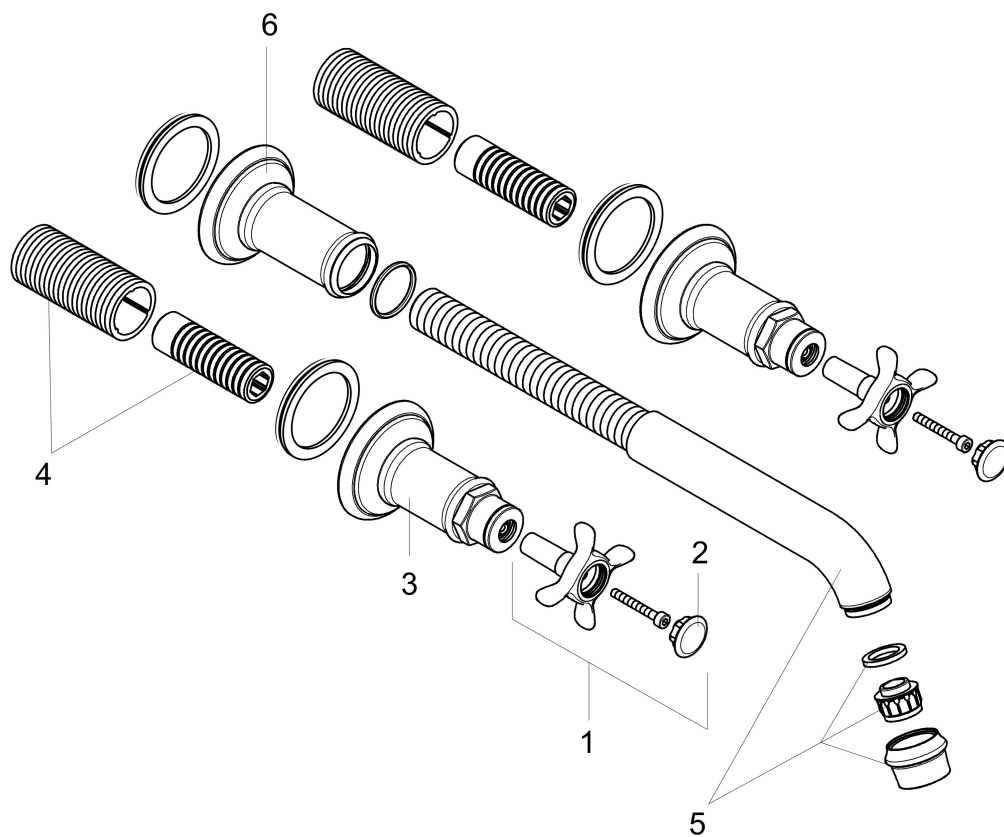

## Features

- Handle design: cross handle
- Spray pattern: Aerated spray
- Maximum flow rate (at 3 bar): 4.5 l/min
- Ceramic valves hot/cold 90°

## Drawing

## Technology

Brand	AXOR
Art. Name	<b>AXOR Montreux</b> Wall-Mounted Widespread Faucet Trim with Cross Handles, 1.2 GPM, without Pop-up Drain
Art. Nr.	16532821
Surface	Brushed Nickel
Pos.	1

## Spare Parts Drawings for build year: >07/16

Brand AXOR  
 Art. Name **AXOR Montreux** Wall-Mounted Widespread Faucet Trim with Cross Handles, 1.2 GPM, without Pop-up Drain  
 Art. Nr. 16532821  
 Surface Brushed Nickel  
 Pos. 1