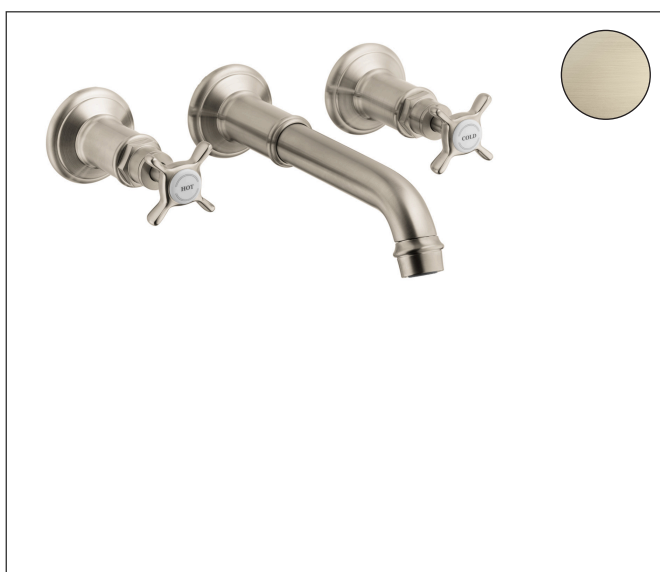

Brand	AXOR
Art. Name	<b>AXOR Montreux</b> Wall-Mounted Widespread Faucet Trim with Cross Handles, 1.2 GPM, without Pop-up Drain
Art. Nr.	16532821
Surface	Brushed Nickel
Pos.	1

## Product Picture

## Features

- Handle design: cross handle
- Spray pattern: Aerated spray
- Maximum flow rate (at 3 bar): 4.5 l/min
- Ceramic valves hot/cold 90°

## Technology

Brand	AXOR
Art. Name	<b>AXOR Montreux</b> Wall-Mounted Widespread Faucet Trim with Cross Handles, 1.2 GPM, without Pop-up Drain
Art. Nr.	16532821
Surface	Brushed Nickel
Pos.	1