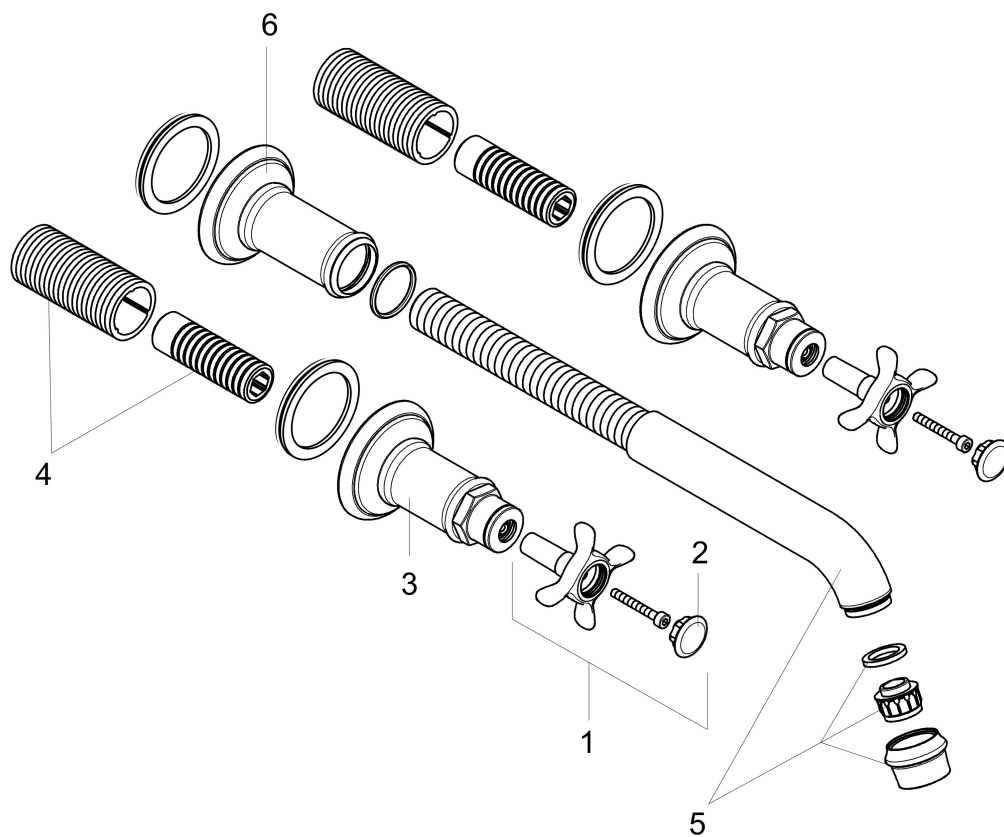

Brand	AXOR
Art. Name	AXOR Montreux Wall-Mounted Widespread Faucet Trim with Cross Handles, 1.2 GPM, without Pop-up Drain
Art. Nr.	16532831
Surface	polished nickel
Pos.	1

Product Picture

Features

- Handle design: cross handle
- Spray pattern: Aerated spray
- Maximum flow rate (at 3 bar): 4.5 l/min
- Ceramic valves hot/cold 90°

Drawing

Technology

Brand	AXOR
Art. Name	AXOR Montreux Wall-Mounted Widespread Faucet Trim with Cross Handles, 1.2 GPM, without Pop-up Drain
Art. Nr.	16532831
Surface	polished nickel
Pos.	1

Spare Parts Drawings for build year: >07/16

Brand AXOR
Art. Name **AXOR Montreux** Wall-Mounted Widespread Faucet Trim with Cross Handles, 1.2 GPM, without Pop-up Drain
Art. Nr. 16532831
Surface polished nickel
Pos. 1

Spare parts list for build year: >07/16

Pos.	Description	Article number
1	handle	16291830
2	set of screw covers, cold / hot water / neutral	97987000
3	escutcheon for handle	98578830
4	fixing set	96392000
5	spout cpl.	98574830
6	escutcheon for spout	98576830
a	base body	10303181
b	mounting-set V+B	96142000