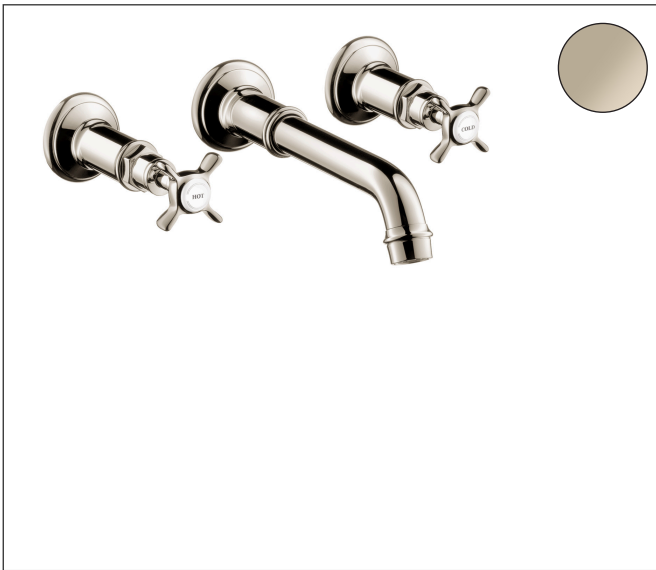

Brand	AXOR
Art. Name	AXOR Montreux Wall-Mounted Widespread Faucet Trim with Cross Handles, 1.2 GPM, without Pop-up Drain
Art. Nr.	16532831
Surface	polished nickel
Pos.	1

Product Picture

Features

- Handle design: cross handle
- Spray pattern: Aerated spray
- Maximum flow rate (at 3 bar): 4.5 l/min
- Ceramic valves hot/cold 90°

Drawing

Technology

Brand	AXOR
Art. Name	AXOR Montreux Wall-Mounted Widespread Faucet Trim with Cross Handles, 1.2 GPM, without Pop-up Drain
Art. Nr.	16532831
Surface	polished nickel
Pos.	1

Spare Parts Drawings for build year: >07/16

Brand AXOR
Art. Name **AXOR Montreux** Wall-Mounted Widespread Faucet Trim with Cross Handles, 1.2 GPM, without Pop-up Drain
Art. Nr. 16532831
Surface polished nickel
Pos. 1

Spare parts list for build year: >07/16

Pos.	Description	Article number
1	handle	16291830
2	set of screw covers, cold / hot water / neutral	97987000
3	escutcheon for handle	98578830
4	fixing set	96392000
5	spout cpl.	98574830
6	escutcheon for spout	98576830
a	base body	10303181
b	mounting-set V+B	96142000