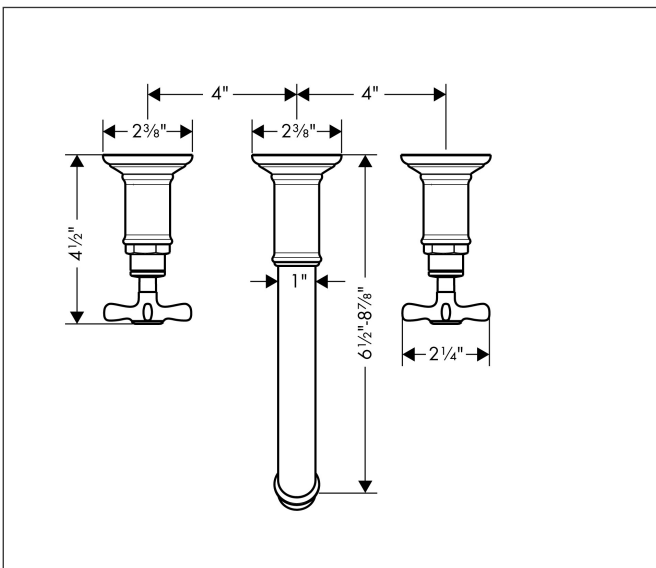

Brand	AXOR
Art. Name	AXOR Montreux Wall-Mounted Widespread Faucet Trim with Cross Handles, 1.2 GPM, without Pop-up Drain
Art. Nr.	16532831
Surface	polished nickel
Pos.	1

Product Picture

Features

- Handle design: cross handle
- Spray pattern: Aerated spray
- Maximum flow rate (at 3 bar): 4.5 l/min
- Ceramic valves hot/cold 90°

Drawing

Technology

Brand	AXOR
Art. Name	AXOR Montreux Wall-Mounted Widespread Faucet Trim with Cross Handles, 1.2 GPM, without Pop-up Drain
Art. Nr.	16532831
Surface	polished nickel
Pos.	1

Spare Parts Drawings for build year: >07/16

Brand AXOR
Art. Name **AXOR Montreux** Wall-Mounted Widespread Faucet Trim with Cross Handles, 1.2 GPM, without Pop-up Drain
Art. Nr. 16532831
Surface polished nickel
Pos. 1

Spare parts list for build year: >07/16

Pos.	Description	Article number
1	handle	16291830
2	set of screw covers, cold / hot water / neutral	97987000
3	escutcheon for handle	98578830
4	fixing set	96392000
5	spout cpl.	98574830
6	escutcheon for spout	98576830
a	base body	10303181
b	mounting-set V+B	96142000