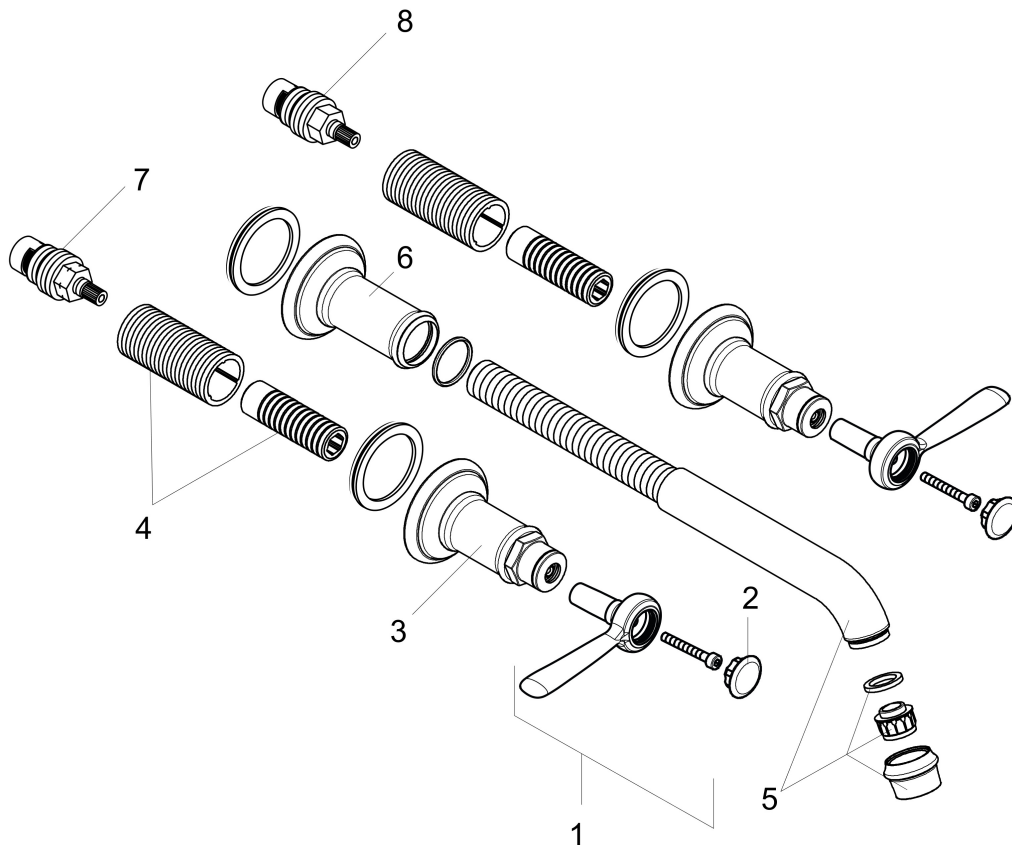

Brand	AXOR
Art. Name	AXOR Montreux Wall-Mounted Widespread Faucet Trim with Lever Handles, 1.2 GPM, without Pop-up Drain
Art. Nr.	16534001
Surface	Chrome
Pos.	1

Product Picture

Features

- Handle design: lever handle
- Spray pattern: Aerated spray
- Maximum flow rate (at 3 bar): 4.5 l/min
- Ceramic valves hot/cold 90°

Drawing

Technology

Brand	AXOR
Art. Name	AXOR Montreux Wall-Mounted Widespread Faucet Trim with Lever Handles, 1.2 GPM, without Pop-up Drain
Art. Nr.	16534001
Surface	Chrome
Pos.	1

Spare Parts Drawings for build year: >07/16

Brand AXOR
 Art. Name **AXOR Montreux** Wall-Mounted Widespread Faucet Trim with Lever Handles, 1.2 GPM, without Pop-up Drain
 Art. Nr. 16534001
 Surface Chrome
 Pos. 1

Spare parts list for build year: >07/16

Pos.	Description	Article number
1	handle	16691000
2	set of screw covers, cold / hot water / neutral	97987000
3	escutcheon for handle	98578000
4	fixing set	96392000
5	spout cpl.	98574000
6	escutcheon for spout	98576000
7	shut off unit left closing	96351001
8	shut off unit right closing	96350001
a	base body	10303181