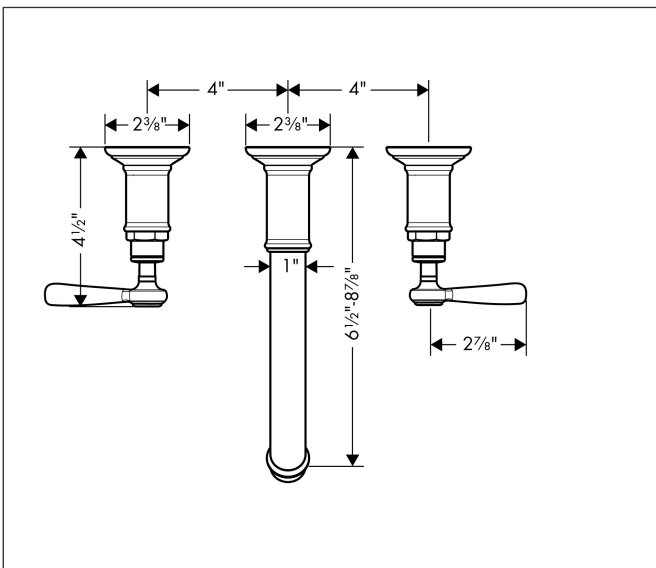

Brand	AXOR
Art. Name	AXOR Montreux Wall-Mounted Widespread Faucet Trim with Lever Handles, 1.2 GPM, without Pop-up Drain
Art. Nr.	16534001
Surface	Chrome
Pos.	1

Product Picture

Features

- Handle design: lever handle
- Spray pattern: Aerated spray
- Maximum flow rate (at 3 bar): 4.5 l/min
- Ceramic valves hot/cold 90°

Drawing

Technology

Brand	AXOR
Art. Name	AXOR Montreux Wall-Mounted Widespread Faucet Trim with Lever Handles, 1.2 GPM, without Pop-up Drain
Art. Nr.	16534001
Surface	Chrome
Pos.	1

Spare Parts Drawings for build year: >07/16

Brand AXOR
 Art. Name **AXOR Montreux** Wall-Mounted Widespread Faucet Trim with Lever Handles, 1.2 GPM, without Pop-up Drain
 Art. Nr. 16534001
 Surface Chrome
 Pos. 1

Spare parts list for build year: >07/16

Pos.	Description	Article number
1	handle	16691000
2	set of screw covers, cold / hot water / neutral	97987000
3	escutcheon for handle	98578000
4	fixing set	96392000
5	spout cpl.	98574000
6	escutcheon for spout	98576000
7	shut off unit left closing	96351001
8	shut off unit right closing	96350001
a	base body	10303181