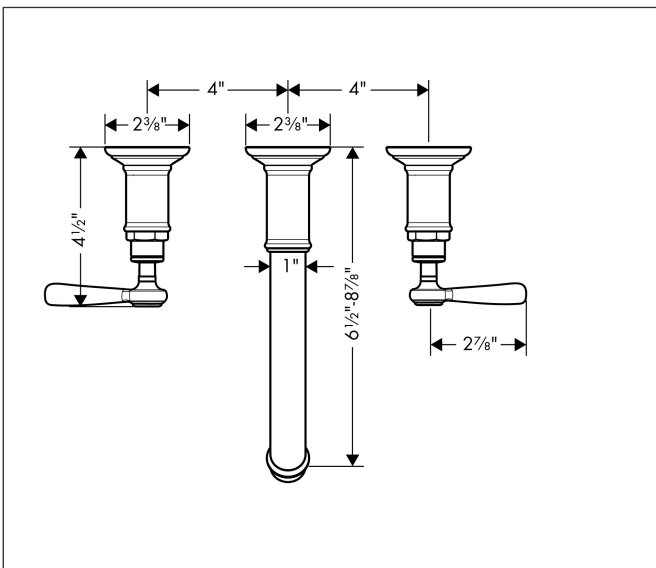

Brand	AXOR
Art. Name	AXOR Montreux Wall-Mounted Widespread Faucet Trim with Lever Handles, 1.2 GPM, without Pop-up Drain
Art. Nr.	16534251
Surface	Brushed Gold Optic
Pos.	1

Product Picture

Features

- Handle design: lever handle
- Spray pattern: Aerated spray
- Maximum flow rate (at 3 bar): 4.5 l/min
- Ceramic valves hot/cold 90°

Drawing

Technology