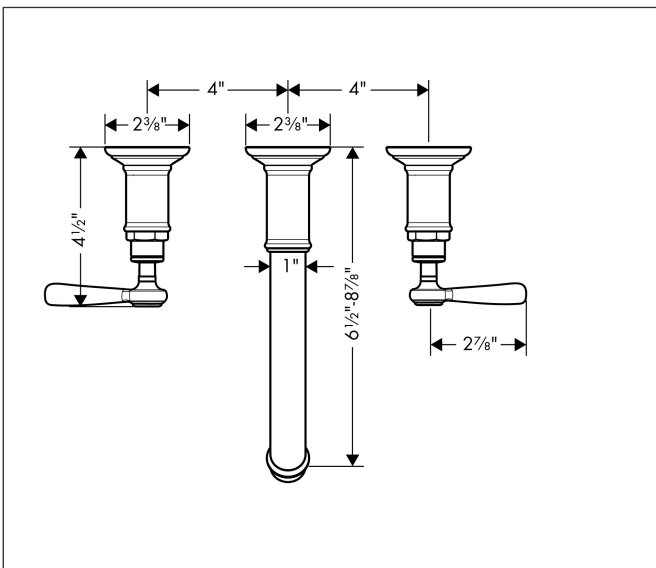

Brand	AXOR
Art. Name	AXOR Montreux Wall-Mounted Widespread Faucet Trim with Lever Handles, 1.2 GPM, without Pop-up Drain
Art. Nr.	16534341
Surface	Brushed Black Chrome
Pos.	1

Product Picture

Features

- Handle design: lever handle
- Spray pattern: Aerated spray
- Maximum flow rate (at 3 bar): 4.5 l/min
- Ceramic valves hot/cold 90°

Drawing

Technology