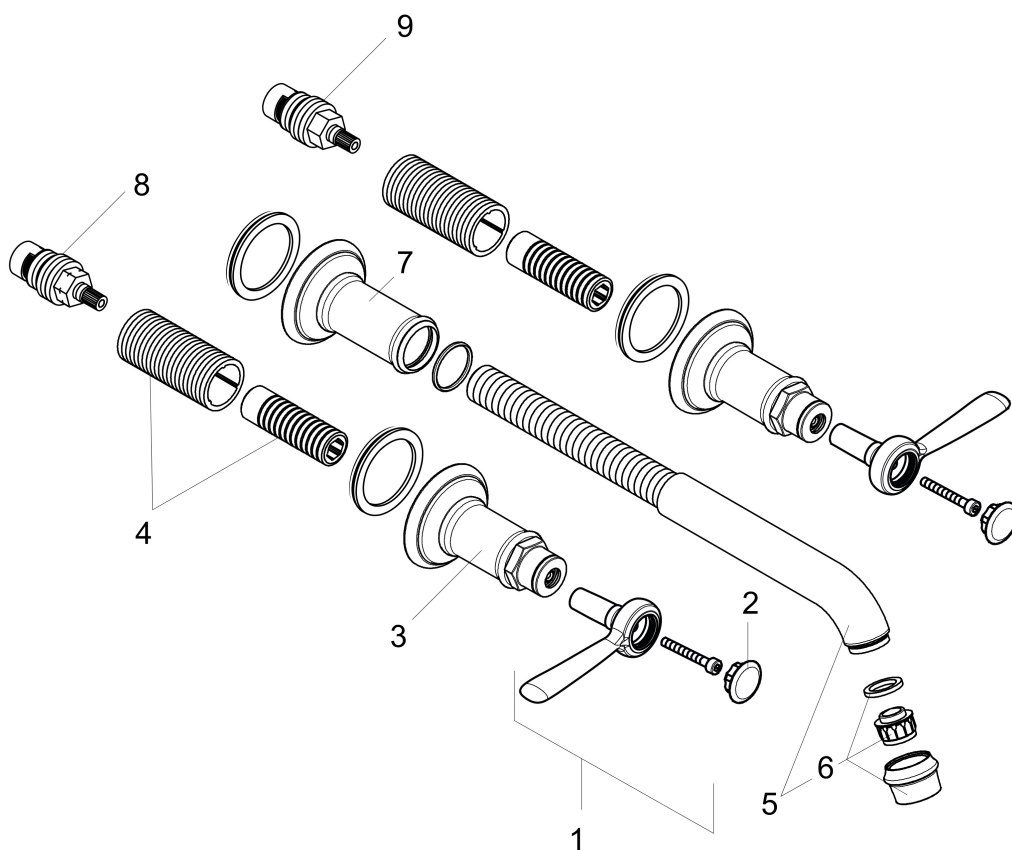

Brand	AXOR
Art. Name	AXOR Montreux Wall-Mounted Widespread Faucet Trim with Lever Handles, 1.2 GPM, without Pop-up Drain
Art. Nr.	16534831
Surface	polished nickel
Pos.	1

Product Picture

Features

- Handle design: lever handle
- Spray pattern: Aerated spray
- Maximum flow rate (at 3 bar): 4.5 l/min
- Ceramic valves hot/cold 90°

Drawing

Technology

Brand AXOR
Art. Name **AXOR Montreux** Wall-Mounted Widespread Faucet Trim with Lever Handles, 1.2 GPM, without Pop-up Drain
Art. Nr. 16534831
Surface polished nickel
Pos. 1

Spare Parts Drawings for build year: >07/16

Brand AXOR
 Art. Name **AXOR Montreux** Wall-Mounted Widespread Faucet Trim with Lever Handles, 1.2 GPM, without Pop-up Drain
 Art. Nr. 16534831
 Surface polished nickel
 Pos. 1

Spare parts list for build year: >07/16

Pos.	Description	Article number
1	handle	16691830
2	set of screw covers, cold / hot water / neutral	97987000
3	escutcheon for handle	98578000
4	fixing set	96392000
5	spout cpl.	98574830
6	aerator M22x1 (7 l/min)	98583830
7	escutcheon for spout	98576830
8	shut off unit left closing	96351001
9	shut off unit right closing	96350001
a	base body	10303181