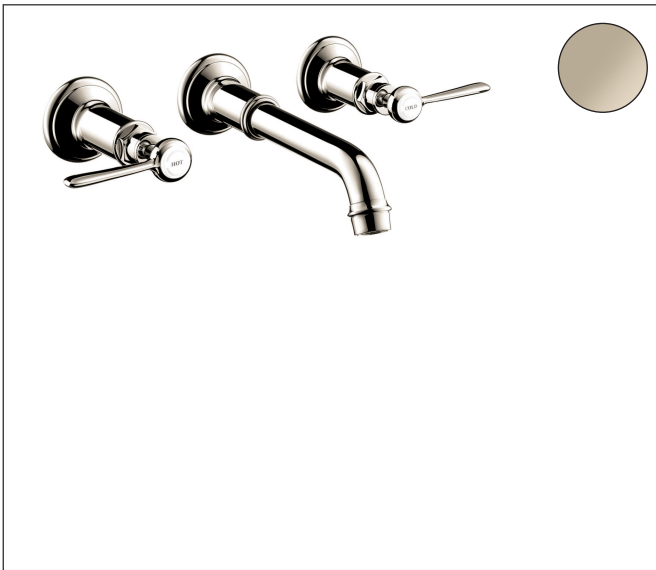

Brand	AXOR
Art. Name	AXOR Montreux Wall-Mounted Widespread Faucet Trim with Lever Handles, 1.2 GPM, without Pop-up Drain
Art. Nr.	16534831
Surface	polished nickel
Pos.	1

Product Picture

Features

- Handle design: lever handle
- Spray pattern: Aerated spray
- Maximum flow rate (at 3 bar): 4.5 l/min
- Ceramic valves hot/cold 90°

Drawing

Technology

Brand AXOR
Art. Name **AXOR Montreux** Wall-Mounted Widespread Faucet Trim with Lever Handles, 1.2 GPM, without Pop-up Drain
Art. Nr. 16534831
Surface polished nickel
Pos. 1

Spare Parts Drawings for build year: >07/16

Brand AXOR
 Art. Name **AXOR Montreux** Wall-Mounted Widespread Faucet Trim with Lever Handles, 1.2 GPM, without Pop-up Drain
 Art. Nr. 16534831
 Surface polished nickel
 Pos. 1

Spare parts list for build year: >07/16

Pos.	Description	Article number
1	handle	16691830
2	set of screw covers, cold / hot water / neutral	97987000
3	escutcheon for handle	98578000
4	fixing set	96392000
5	spout cpl.	98574830
6	aerator M22x1 (7 l/min)	98583830
7	escutcheon for spout	98576830
8	shut off unit left closing	96351001
9	shut off unit right closing	96350001
a	base body	10303181