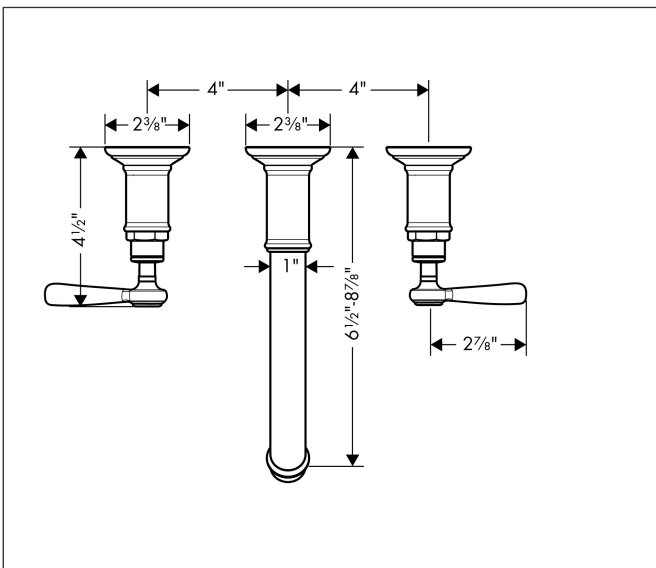

Brand	AXOR
Art. Name	AXOR Montreux Wall-Mounted Widespread Faucet Trim with Lever Handles, 1.2 GPM, without Pop-up Drain
Art. Nr.	16534831
Surface	polished nickel
Pos.	1

Product Picture

Features

- Handle design: lever handle
- Spray pattern: Aerated spray
- Maximum flow rate (at 3 bar): 4.5 l/min
- Ceramic valves hot/cold 90°

Drawing

Technology

Brand AXOR
Art. Name **AXOR Montreux** Wall-Mounted Widespread Faucet Trim with Lever Handles, 1.2 GPM, without Pop-up Drain
Art. Nr. 16534831
Surface polished nickel
Pos. 1

Spare Parts Drawings for build year: >07/16

Brand AXOR
 Art. Name **AXOR Montreux** Wall-Mounted Widespread Faucet Trim with Lever Handles, 1.2 GPM, without Pop-up Drain
 Art. Nr. 16534831
 Surface polished nickel
 Pos. 1

Spare parts list for build year: >07/16

Pos.	Description	Article number
1	handle	16691830
2	set of screw covers, cold / hot water / neutral	97987000
3	escutcheon for handle	98578000
4	fixing set	96392000
5	spout cpl.	98574830
6	aerator M22x1 (7 l/min)	98583830
7	escutcheon for spout	98576830
8	shut off unit left closing	96351001
9	shut off unit right closing	96350001
a	base body	10303181