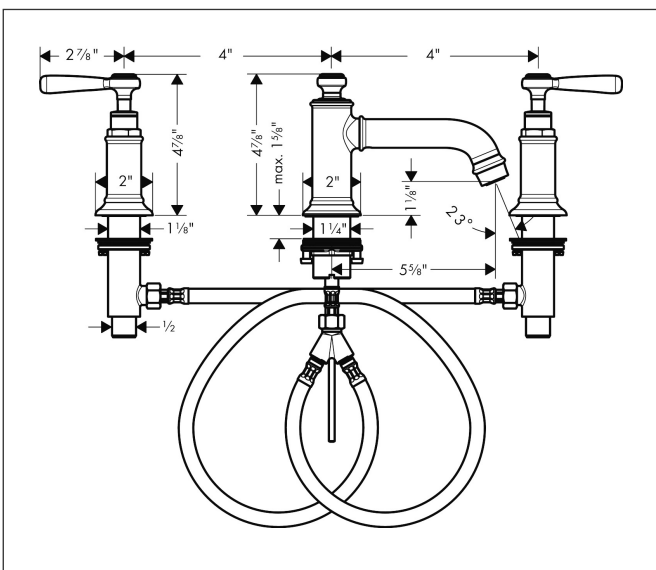

Brand AXOR
 Art. Name **AXOR Montreux** Widespread Faucet 30 with Lever Handles and Pop-Up Drain,
 1.2 GPM
 Art. Nr. 16535251
 Surface Brushed Gold Optic
 Pos. 1

Product Picture

Features

- Handle design: lever handle
- Spray pattern: Laminar spray
- Maximum flow rate (at 3 bar): 4.5 l/min
- Ceramic valves hot/cold 90°
- Pop-up drain G 1

Drawing

Technology