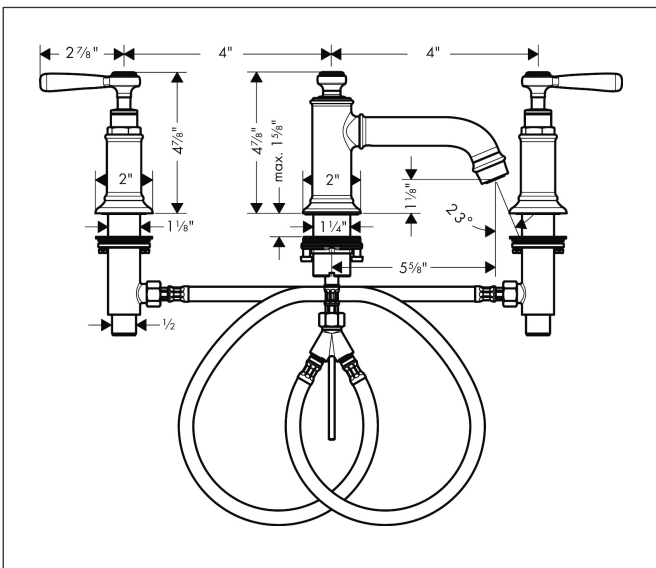

Brand AXOR
 Art. Name **AXOR Montreux** Widespread Faucet 30 with Lever Handles and Pop-Up Drain,
 1.2 GPM
 Art. Nr. 16535341
 Surface Brushed Black Chrome
 Pos. 1

Product Picture

Features

- Handle design: lever handle
- Spray pattern: Laminar spray
- Maximum flow rate (at 3 bar): 4.5 l/min
- Ceramic valves hot/cold 90°
- Pop-up drain G 1

Drawing

Technology