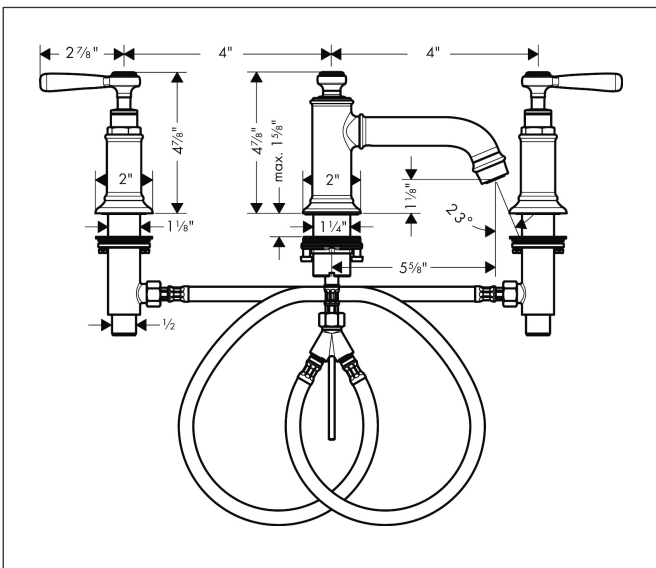

Brand	AXOR
Art. Name	AXOR Montreux Widespread Faucet 30 with Lever Handles and Pop-Up Drain, 1.2 GPM
Art. Nr.	16535821
Surface	Brushed Nickel
Pos.	1

Product Picture

Features

- Handle design: lever handle
- Spray pattern: Laminar spray
- Maximum flow rate (at 3 bar): 4.5 l/min
- Ceramic valves hot/cold 90°
- Pop-up drain G 1

Drawing

Technology