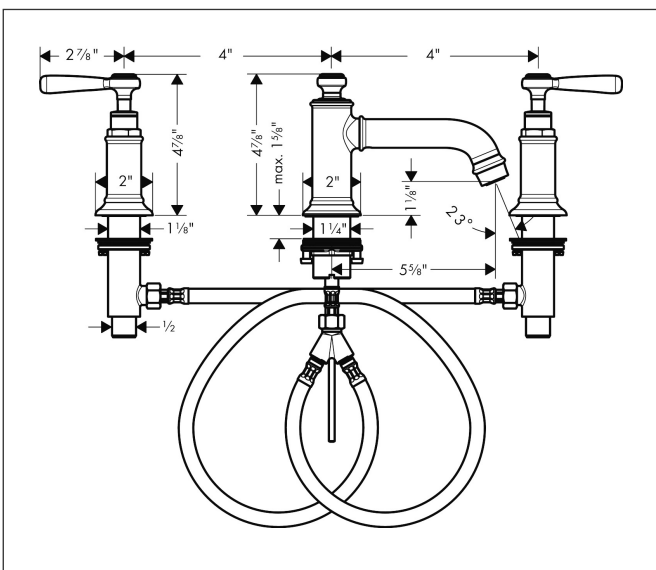

Brand AXOR
Art. Name **AXOR Montreux** Widespread Faucet 30 with Lever Handles and Pop-Up Drain,
1.2 GPM
Art. Nr. 16535831
Surface polished nickel
Pos. 1

Product Picture

Features

- Handle design: lever handle
- Spray pattern: Laminar spray
- Maximum flow rate (at 3 bar): 4.5 l/min
- Ceramic valves hot/cold 90°
- Pop-up drain G 1

Drawing

Technology