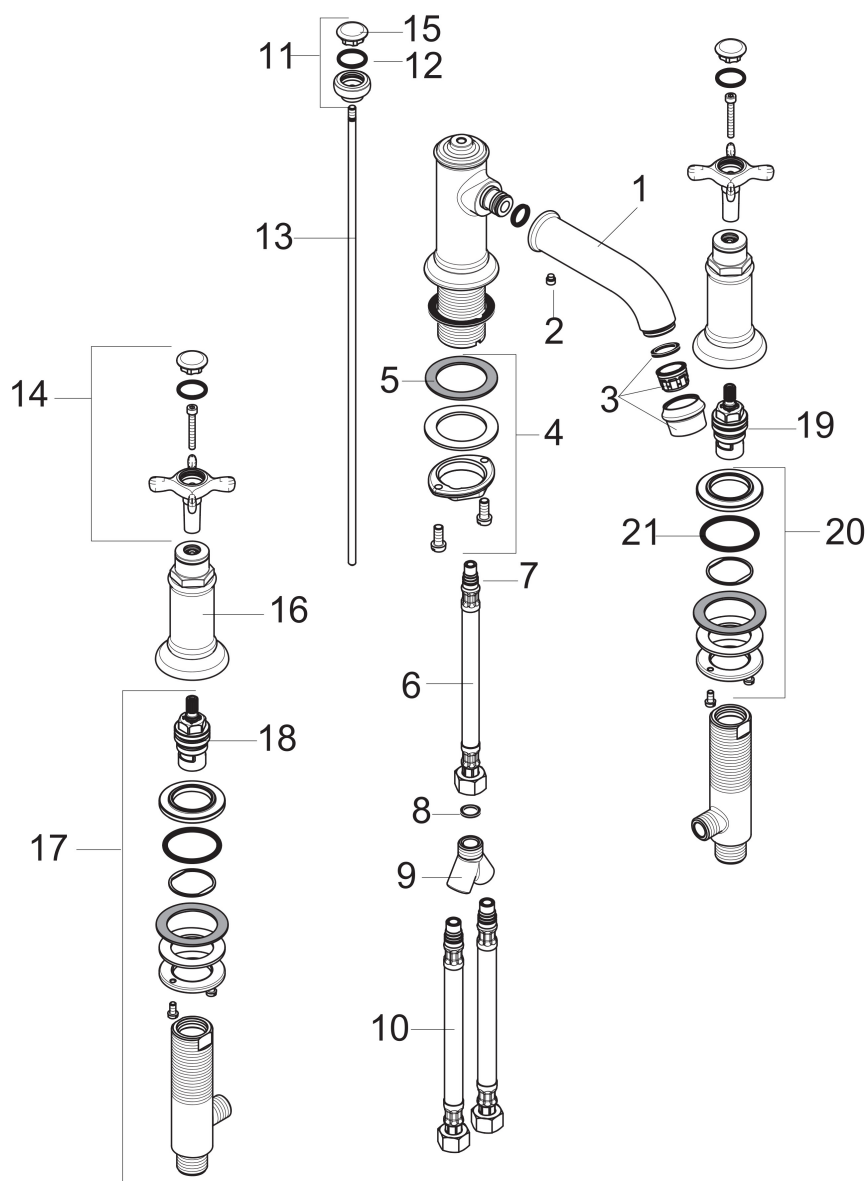

## Drawing

## Technology

Brand AXOR  
Art. Name **AXOR Montreux** Widespread Faucet 30 with Cross Handles and Pop-Up Drain,  
1.2 GPM  
Art. Nr. 16536001  
Surface Chrome  
Pos. 1

## Spare Parts Drawings for build year: >01/18

Brand AXOR  
 Art. Name **AXOR Montreux** Widespread Faucet 30 with Cross Handles and Pop-Up Drain,  
 1.2 GPM  
 Art. Nr. 16536001  
 Surface Chrome  
 Pos. 1

## Spare parts list for build year: >01/18

Pos.	Description	Article number
1	spout cpl.	92978000
2	hollow set screw M6x5	98447000
3	aerator M24x1 (4,5 l/min)	93254000
4	fixing set (Ø 34)	95049000
5	lever collar	97548000
6	connection hose 450 mm M8x0,75 G3/8	97206000
7	O-ring 7x1,5	98422000
8	sealing set	95581000
9	hose connection angel	97753000
10	connection hose 17½" M10x1 3/8"	94071001
11	diverter knob	98619000
12	O-ring 16x2	98133000
13	pull rod	94067000
14	handle	16291000
15	set of screw covers, cold / hot water / neutral	97987000
16	escutcheon for handle	97988000
17	valve	88503000
18	shut off unit right closing	94009000
19	shut off unit left closing	94008000
20	fixing set for shut off unit	88511000
21	O-ring 34x3	98069000
a	pop up waste	88509000