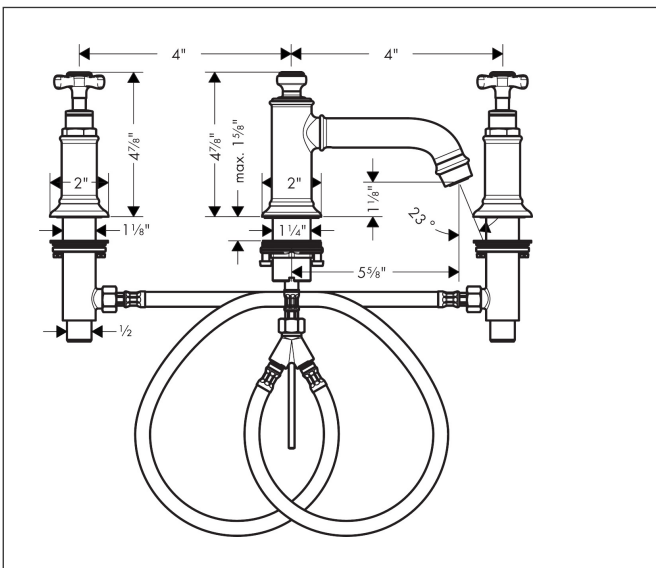

Brand	AXOR
Art. Name	AXOR Montreux Widespread Faucet 30 with Cross Handles and Pop-Up Drain, 1.2 GPM
Art. Nr.	16536001
Surface	Chrome
Pos.	1

Product Picture

Features

- Handle design: lever handle
- Spray pattern: Laminar spray
- Maximum flow rate (at 3 bar): 4.5 l/min
- Ceramic valves hot/cold 90°
- Pop-up drain G 1

Drawing

Technology